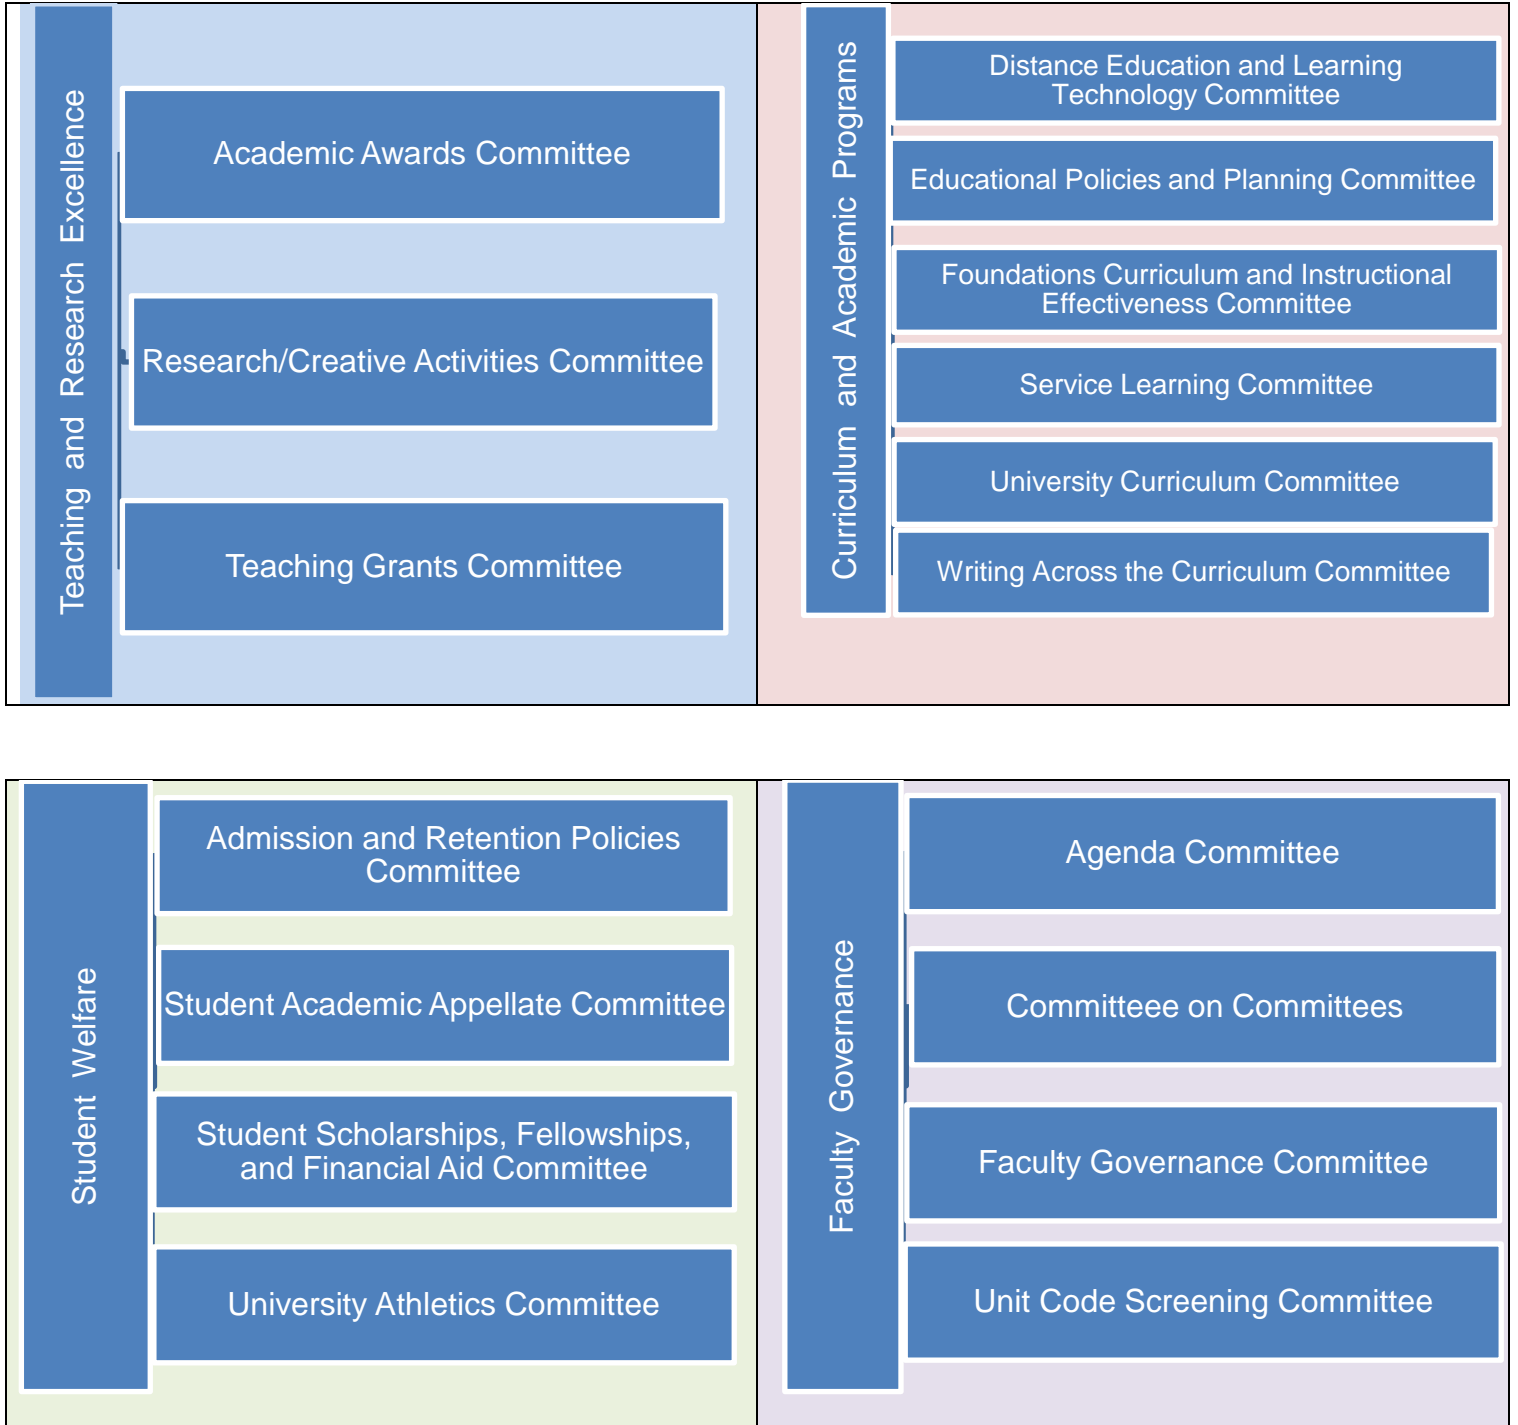

University Academic and Appellate Committees

(with Faculty Senate oversight)

“Finding your Fit” flow chart

to help you see where your interests/expertise might fit with specific committees

University Administrative Committees

(with various administrative oversight)

List available at: <http://www.ecu.edu/administrativecommittees>