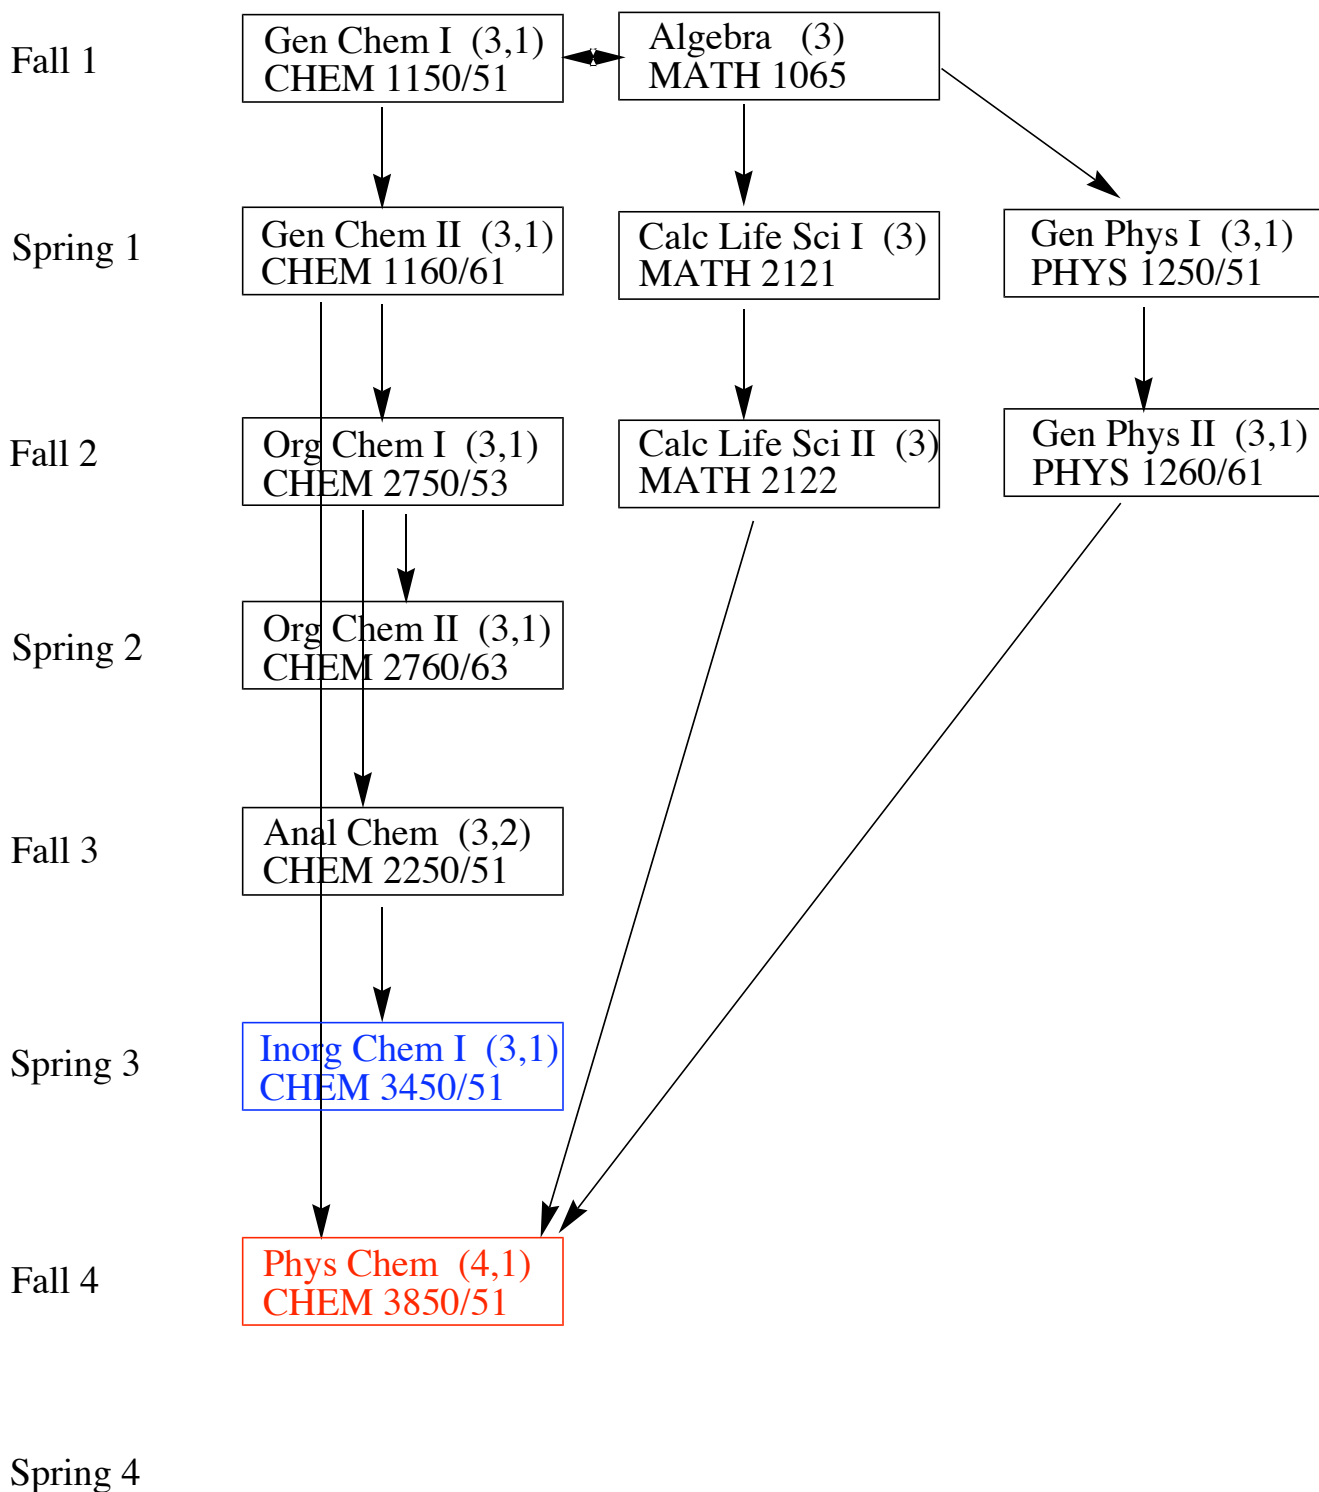

# Prerequisite/Corequisite Outline (denoted by arrows) BA Chemistry Degree East Carolina University

Blue = Course is offered only during the Spring semester

Red = Course is offered only during the Fall semester