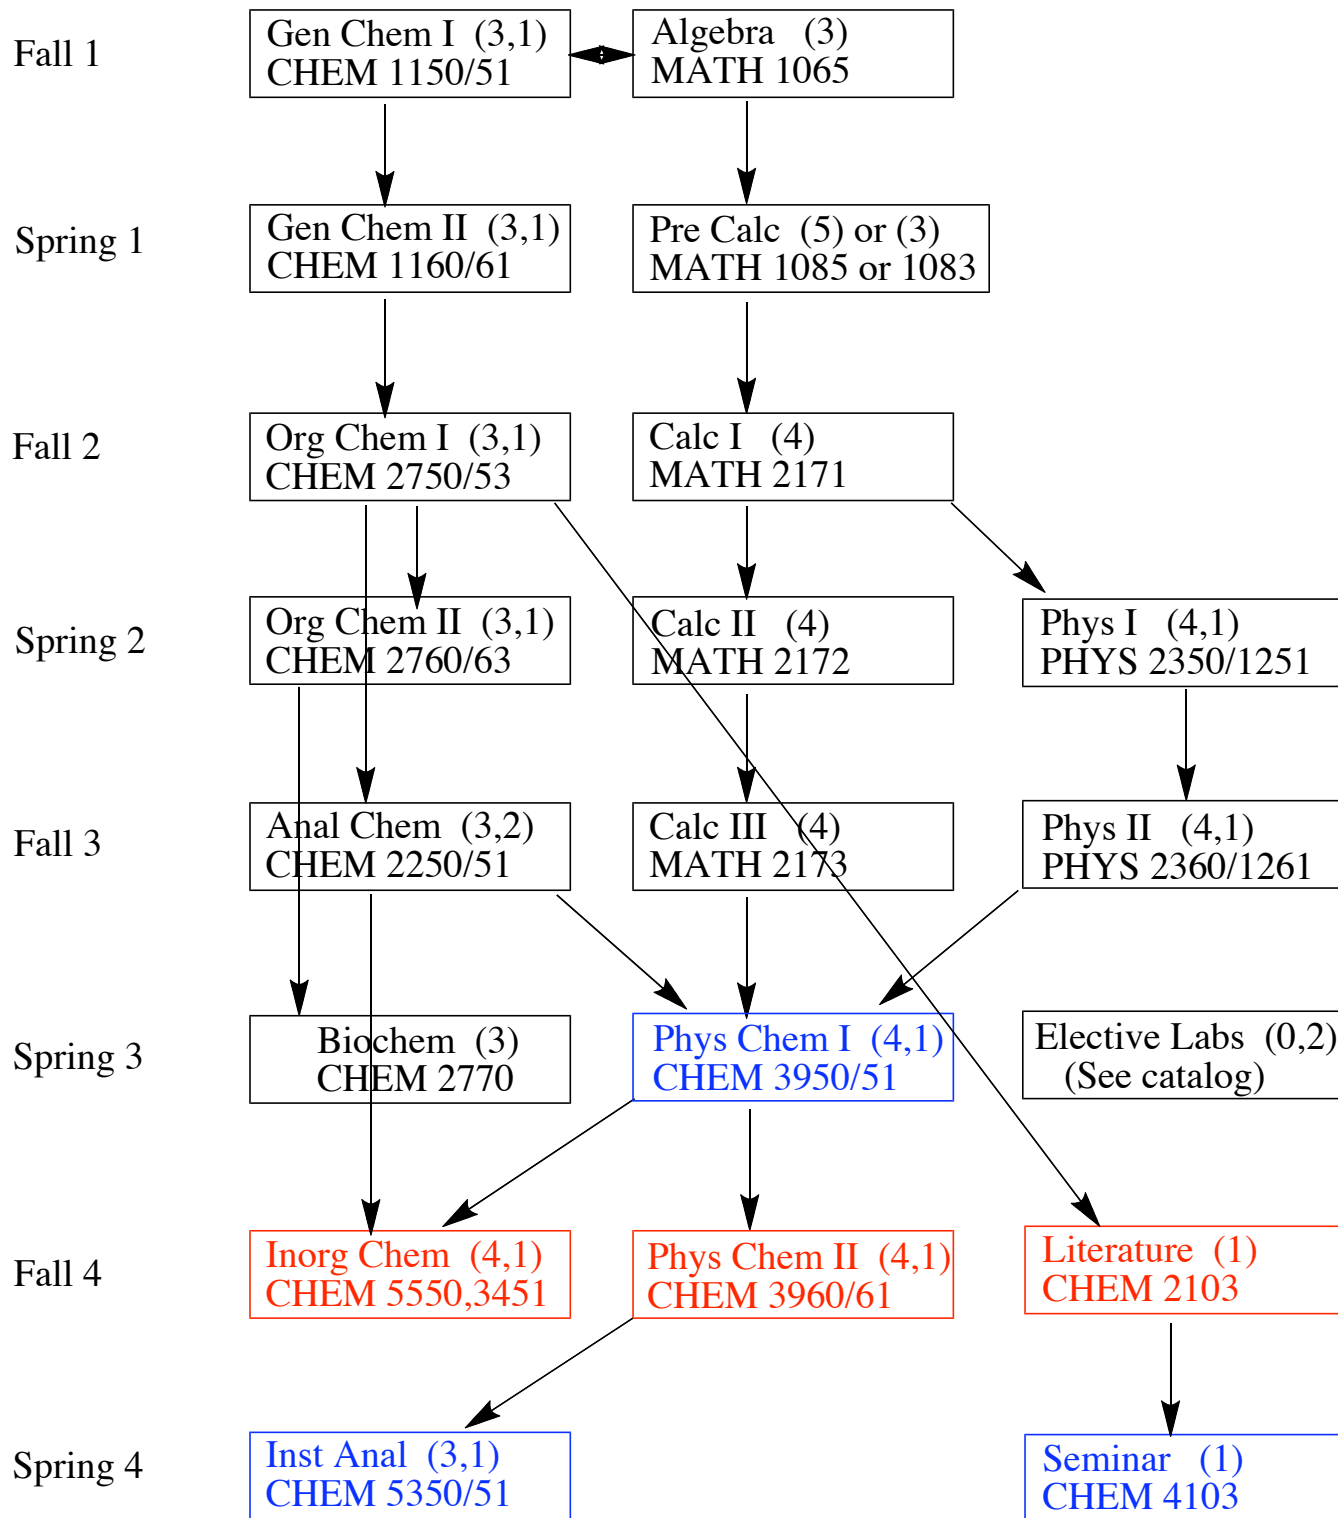

# Prerequisite/Corequisite Outline (denoted by arrows) BS Chemistry Degree East Carolina University

Blue = Course is offered only during the Spring semester

Red = Course is offered only during the Fall semester