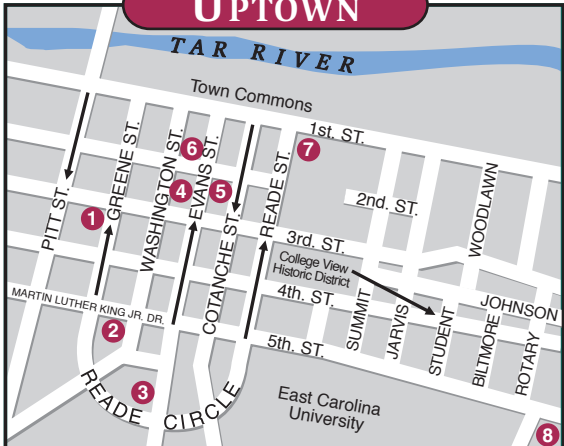

Greenville

More than you expect ■ North Carolina

[Click here for detail of Uptown Greenville](#)

[Click here for map legend and points of interest](#)

UPTOWN

1. Chamber of Commerce
2. City Hall
3. Sheppard Memorial Library
4. Pitt County Courthouse
5. United States Courthouse

Shopping

Map Code/Point of Interest

- A Carolina East Mall
- B The Lynndale Shoppes
- C Arlington Village
- D Colonial Mall
- E University Commons
- F Lynncroft

[Back to main map](#)