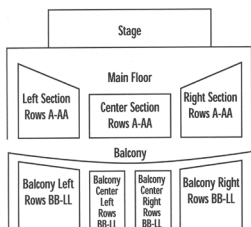

2008-2009 Family Fare Season Ticket Order Form

All programs run approximately 60 minutes. All dates and performances subject to change.

Name	Date		
Address	City	State	Zip
Telephone	E-mail		

1. ☐ Payment is enclosed (make checks payable to the ECU Central Ticket Office)
   ☐ Payment is to be charged to the following credit card: ☐ Visa ☐ Mastercard

Account number	Expiration date

Authorized signature

I wish to order the following season tickets:

	Cost	Quantity	Total
Family Pass (four tickets to each show)	$96		
Family Pass (ECU employee rate)	$80		
Adult (one ticket to each show)	$30		
Student/youth (one ticket to each show)	$20		
Handling charge			$3
Total due			

1. ☐ I'm renewing. Keep my seats from last year.
   ☐ Seat me in the area I've circled in the map if possible.