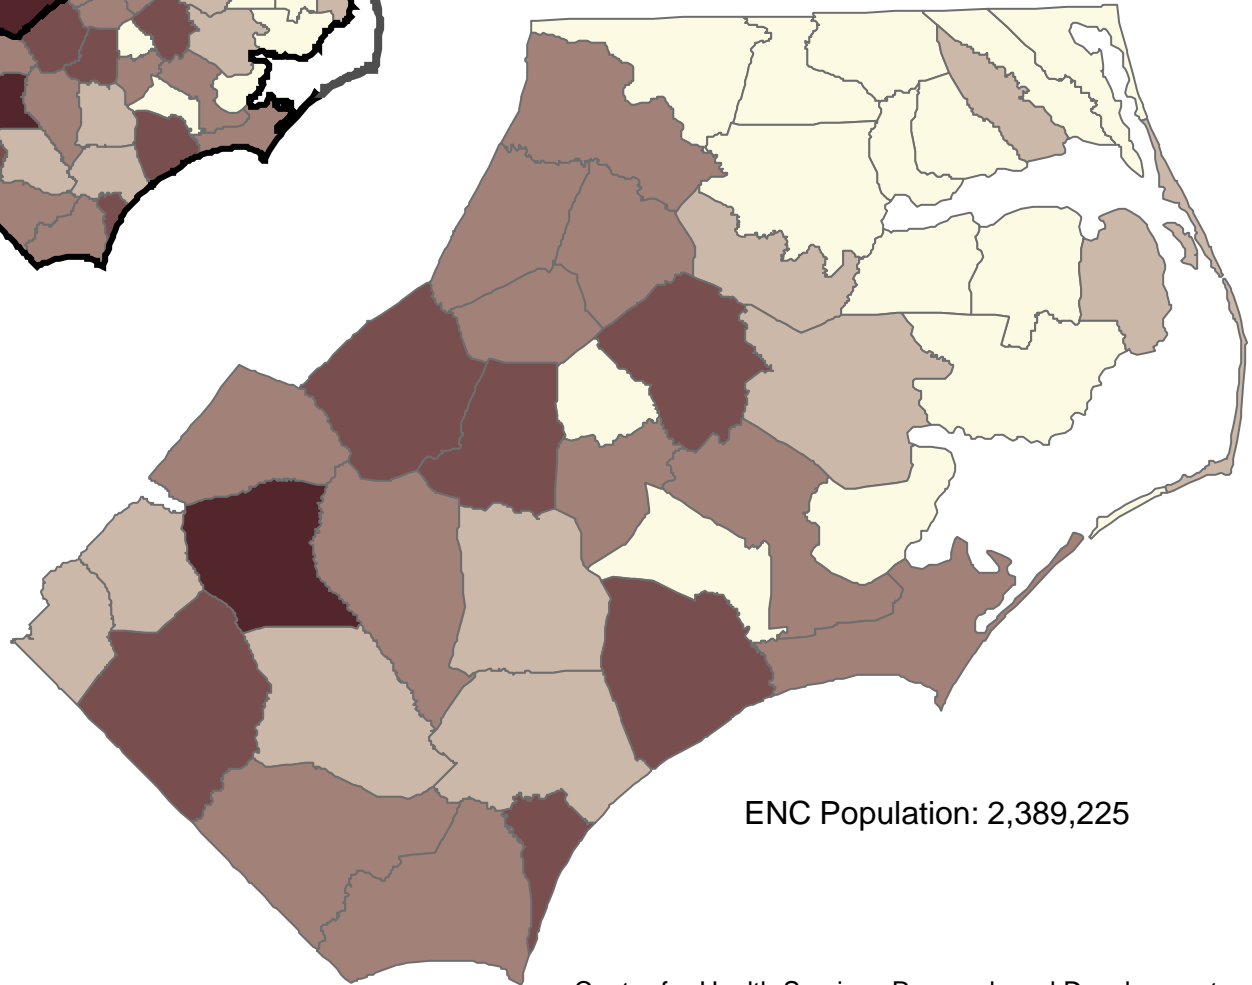

Data Source: US Census 2000 SF 1

Center for Health Services Research and Development
East Carolina University