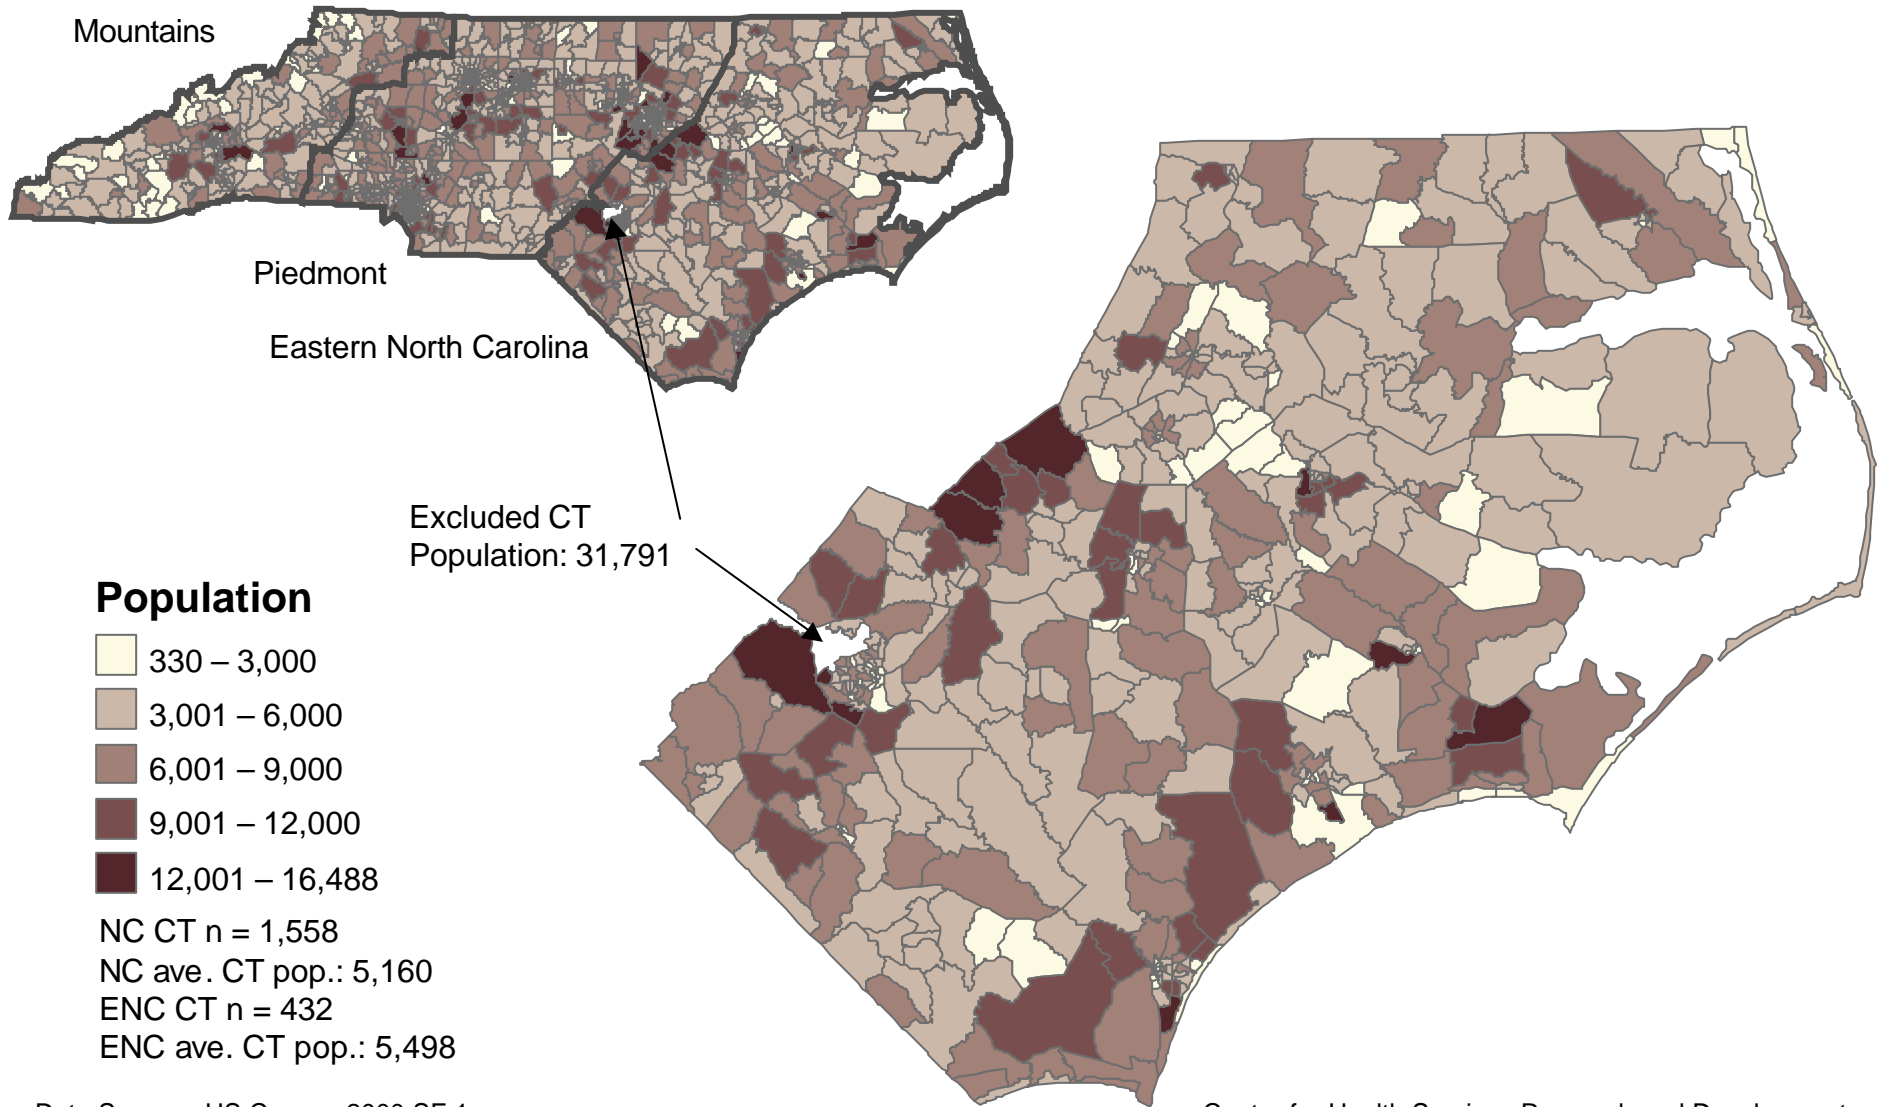

Eastern North Carolina and North Carolina Census Tract Populations 2000

Data Source: US Census 2000 SF 1

Center for Health Services Research and Development
East Carolina University