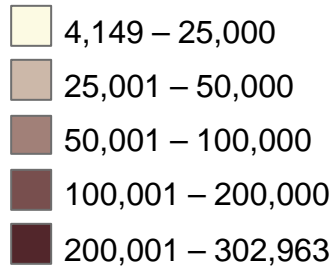

Population

NC County n = 100
NC ave. County pop.: 80,493
ENC County n = 41
ENC ave. County pop.: 58,274