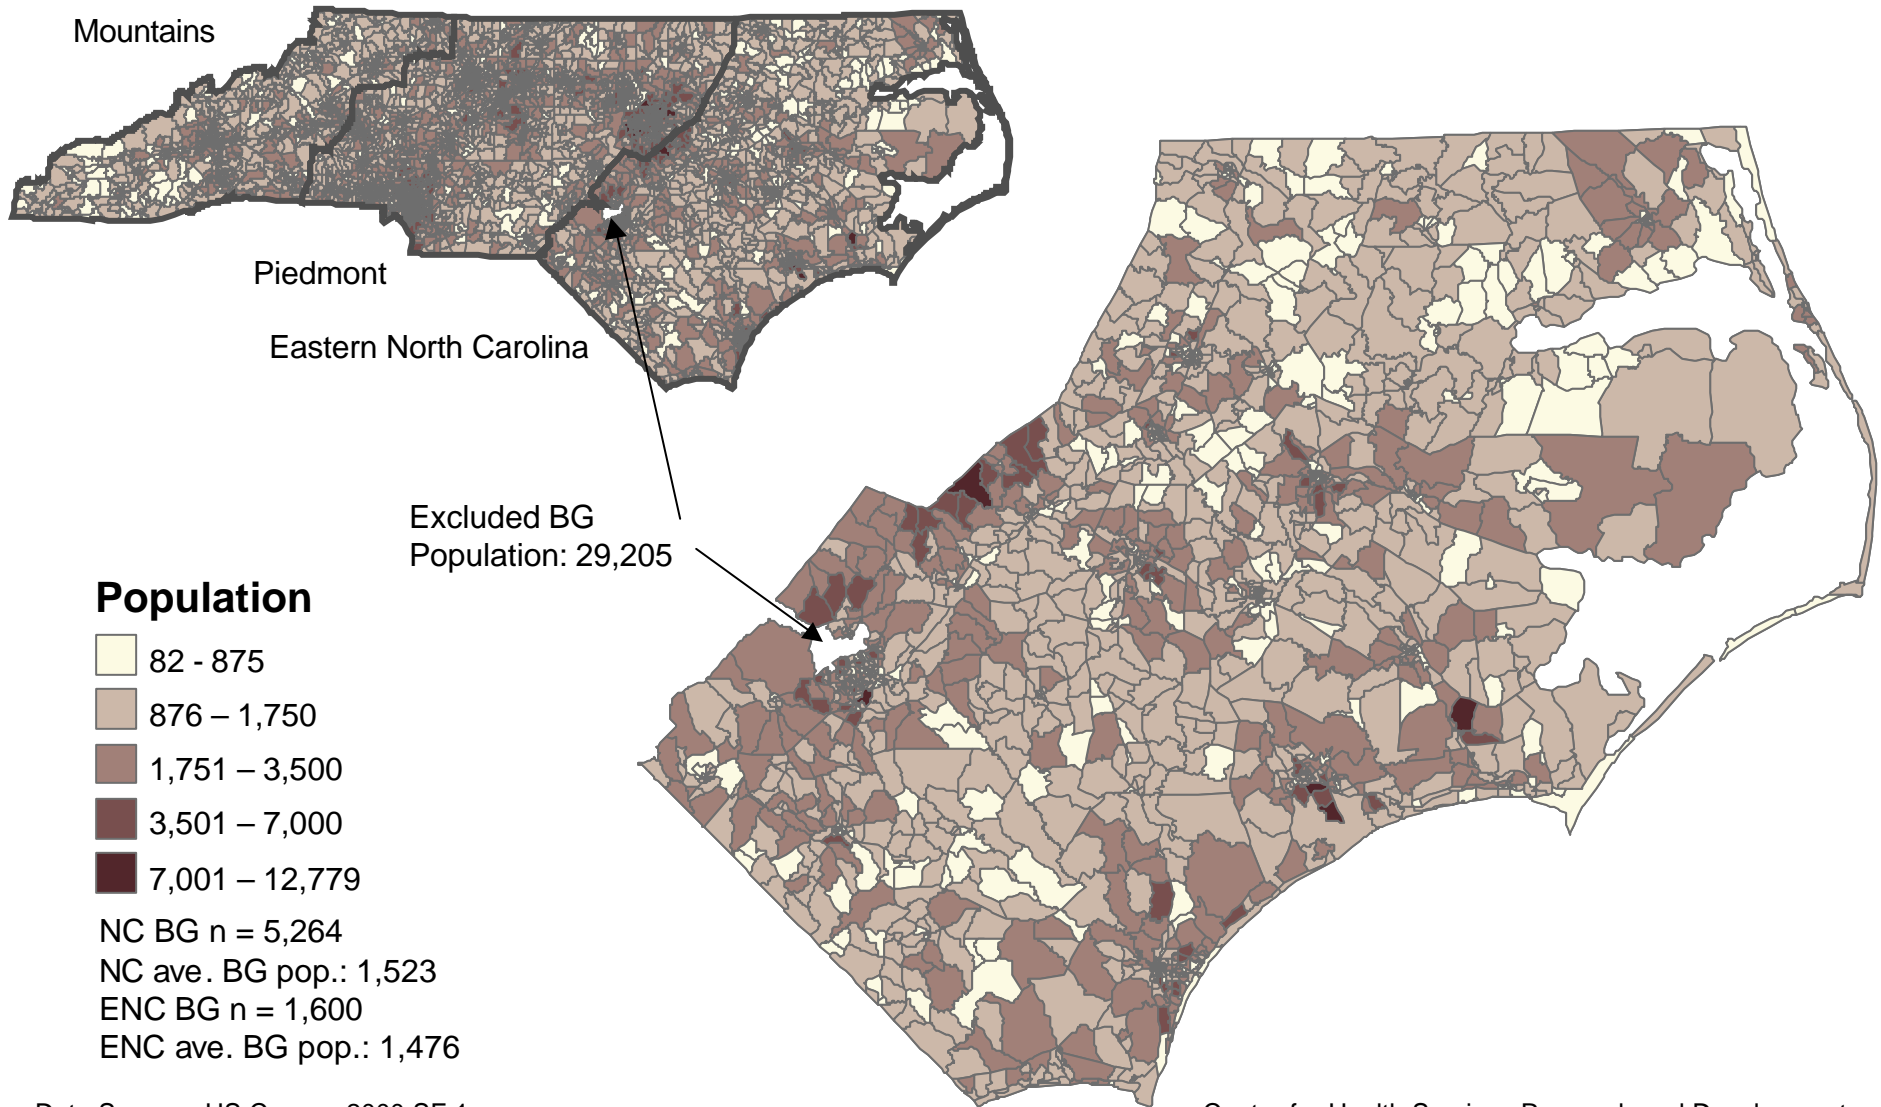

Eastern North Carolina and North Carolina Census Block Group Populations 2000

Data Source: US Census 2000 SF 1

Center for Health Services Research and Development
East Carolina University