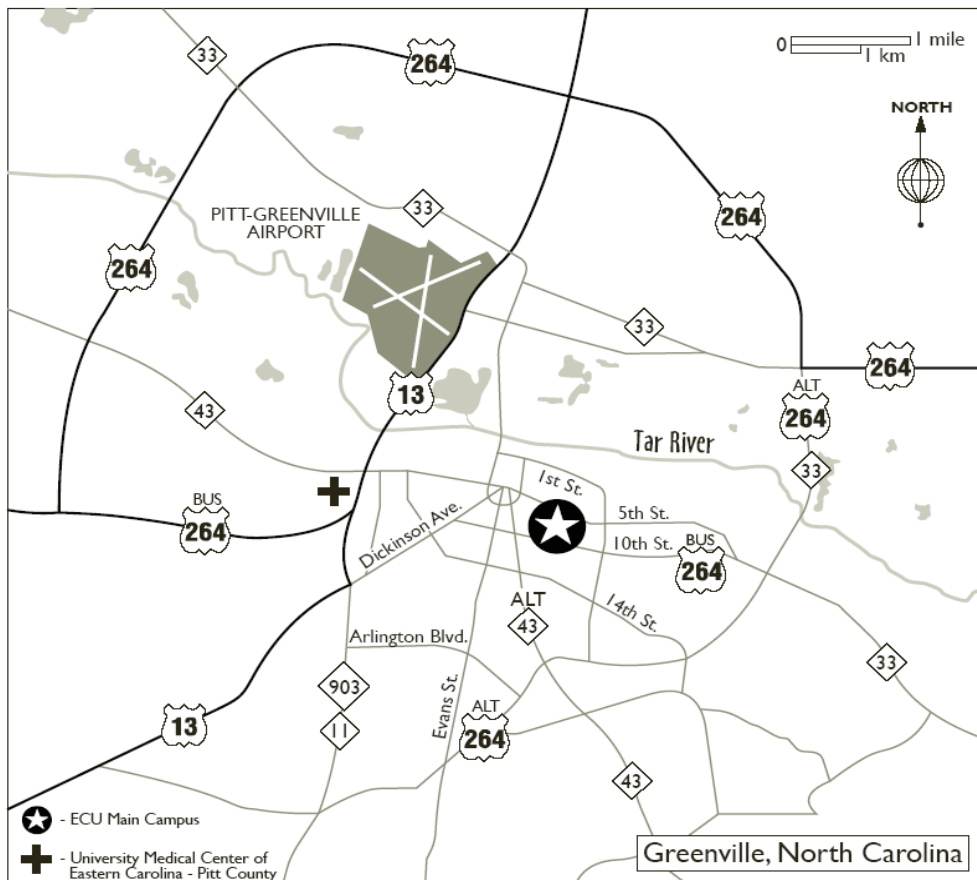

Directions to East Carolina University
Mendenhall Student Center

From the West via 264

264 East to Greenville (Go to A below)

From the South via I-95

I-95, Exit 119 to 264 East (Go to A below)

From the North via I-95

I-95 to Rocky Mount to 64 East to Exit 496 (11/13S). Take 11/13S approximately fifteen miles to Farmville Blvd. Turn left onto Farmville Blvd; turn right onto 14th St; turn left onto Charles Blvd. (Go to B below)

A

(From 264 E) After mile marker 73, you will see a sign for East Carolina University. Continue straight, passing under the overpass with the sign pointing to downtown Greenville (DO NOT take Exit 73 B). You are on Stantonsburg Rd.; as you cross Memorial Dr., Stantonsburg Rd. becomes Farmville Blvd.; continue on Farmville Blvd., turn right onto Fourteenth St. and continue to Charles Blvd. ; turn left onto Charles Blvd. (Go to B below.)

Campus Map on Reverse