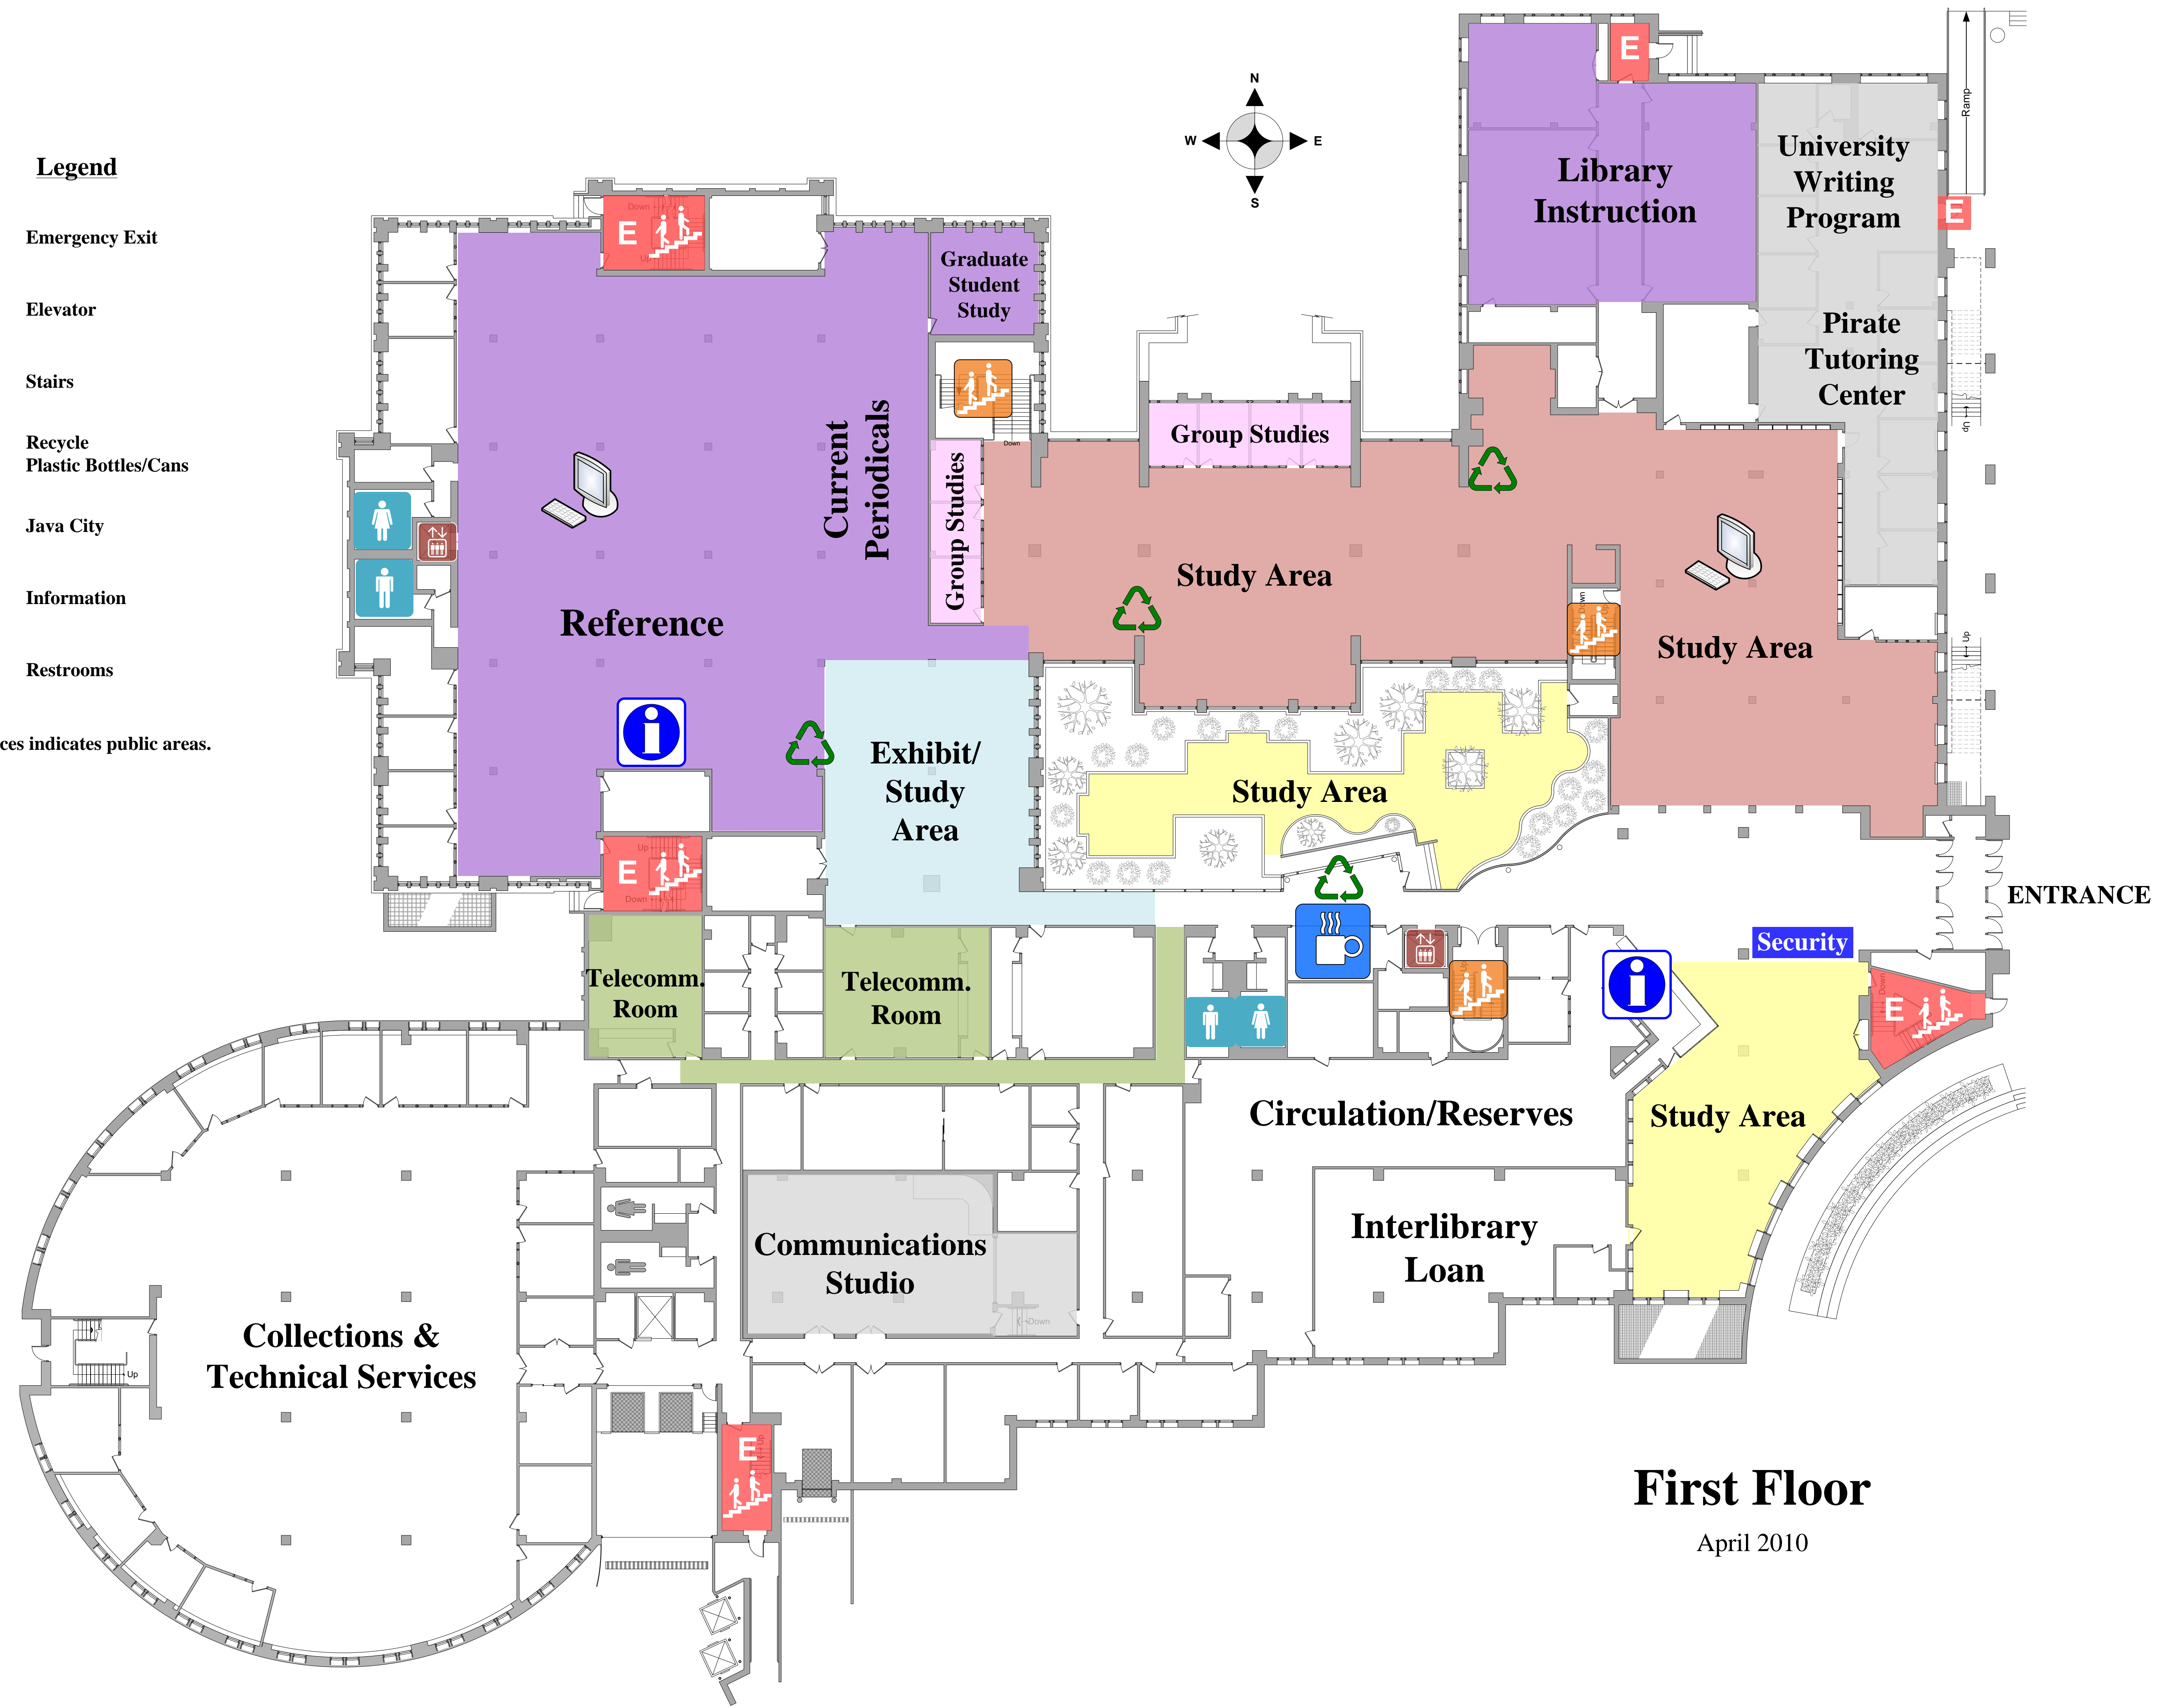

- Legend**
-  Emergency Exit
 -  Elevator
 -  Stairs
 -  Recycle Plastic Bottles/Cans
 -  Java City
 -  Information
 -  Restrooms

Colored spaces indicates public areas.

First Floor

April 2010