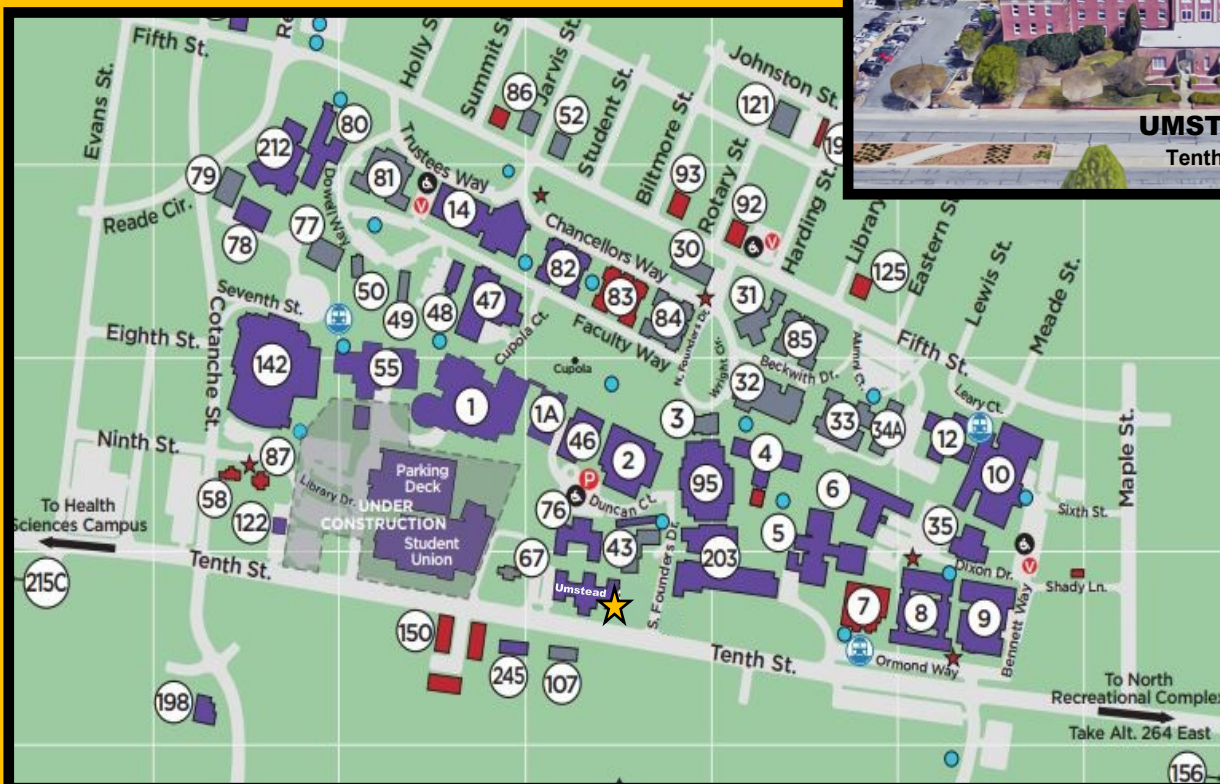

125 Umstead Building

252-328-9297

General Directions:

The Dean of Students Office is located in 125 Umstead. Umstead is located on Tenth Street between the corner of Cotanche Street and Founders Drive. The entrance of the Dean of Students Office is located on the right hand side of Umstead and can be accessed by calling the office at 252-328-9297.

For handicap accessibility, please enter the Center for Counseling and Student Development entrance which is located on the back of Umstead facing Slay Hall, turn right and follow the signs to check in.

From 264 East:

After mile marker 73, you will see a sign for East Carolina University. Continue straight, passing under the overpass with the sign pointing to downtown Greenville (DO NOT take Exit 73 B). You are on Stantonsburg Road; as you cross Memorial Drive, Stantonsburg Road becomes Farmville Boulevard; continue on Farmville Boulevard, turn right onto Fourteenth Street and continue to Charles Boulevard. Turn left onto Charles Boulevard. Turn right onto Tenth Street and continue approximately two blocks. Umstead will be located on your left, just past the ECU Police Station.

Parking:

Parking is limited on campus. Visitor parking is available on the corner of Fifth Street and Harding Street and also between Garrett Hall (Building 81) and Jenkins Fine Arts Center (Building 14).

Dean of Students Office
Handicap Accessibility Entrance

Dean of Students Office
Once at the entrance, please
call 252-328-9297 for access.