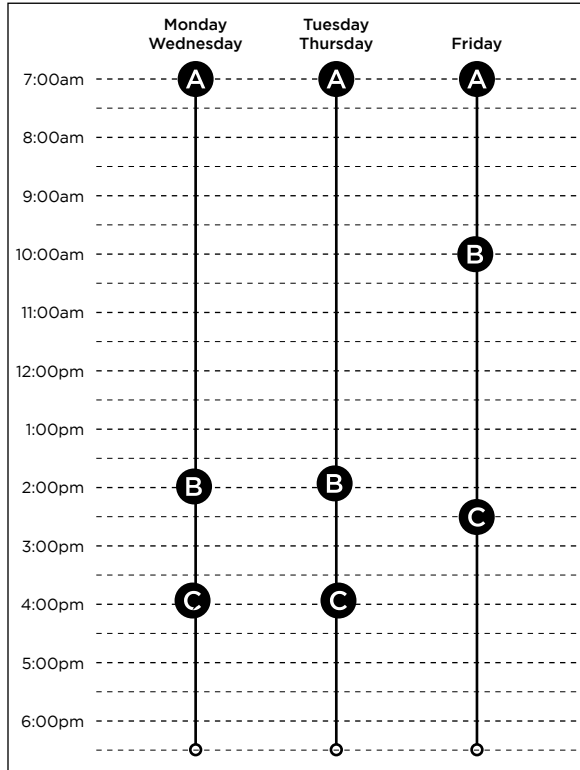

503 • Sunchase

Dedicated & Combination Service Blocks

Service for each day is broken into multiple blocks which operate on different schedules to adapt to our riders' needs. Earlier in the day, buses provide more frequent service to a single route when service is needed most for peak class times. Later, buses come less frequently and may combine multiple routes into a single bus during off-peak periods. When routes combine, the route number and name displayed on each bus and schedule block will also change.

Adaptive Scheduling Time Line

The time line below provides a quick overview of this route's service schedule throughout each day. Each dot indicates the beginning of a block of service; the dot's label corresponds to its service block to the right.

#	location	times given are minutes after the hour		
		:00	:20	:40
hub	Speight	:00	:20	:40
2	Sunchase: Front	:05	:25	:45
3	Sunchase: Back	:06	:26	:46

#	location	times given are minutes after the hour	
		:00	:30
hub	Speight	:00	:30
3	Sunchase: Front	:05	:35
4	Sunchase: Back	:06	:36

802 • Brown / Sunchase

Monday – Thursday 6:30pm – 10:30pm
Last trip departs campus 10:00pm

Friday 6:30pm – 8:30pm
Last trip departs campus 8:00pm

every
30
 minutes

#	location	times given are minutes after the hour	
hub	Christenbury Gym	:00	:30
2	Sunchase: Front	:07	:37
3	Sunchase: Back	:08	:38
4	Beech Street Villas	:11	:41
5	Riverwalk Apartments	:12	:42
6	4th & Cedar (behind Village Green on 5th)	:13	:43
7	University Terrace	:14	:44
8	The Gables & Wesley South	:15	:45
9	Wyndham & Brownlea	:16	:46
10	Wyndham & Willow	:16	:46
11	Willow & Ash	:17	:47
12	Ash & 1st	:18	:48
13	Oak & Willow	:19	:49
14	Willow & Elm	:20	:50