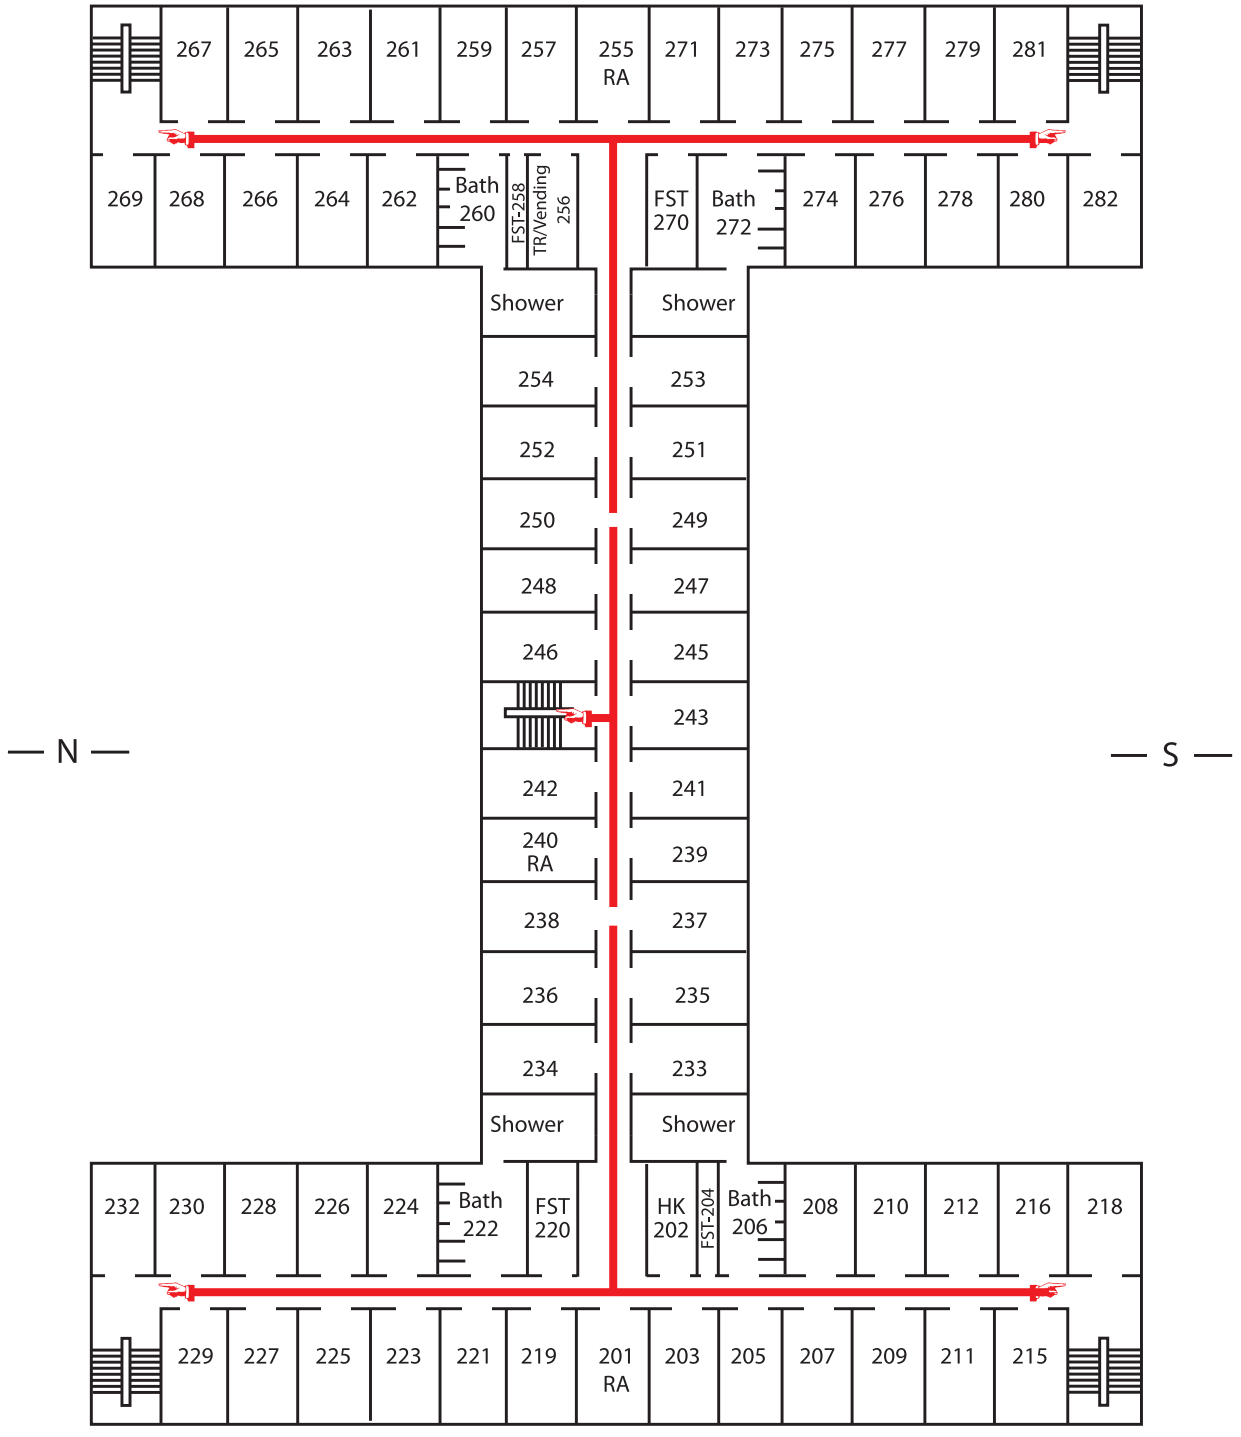

— E —

- AV - Audio/ Visual
- CR - Computer Room
- HK - Housekeeping
- FST - Facility Storage
- RA - Resident Advisor
- TR - Trash Room
- - EMERGENCY EXITS

— W —

Front

AYCOCK HALL
2nd Floor