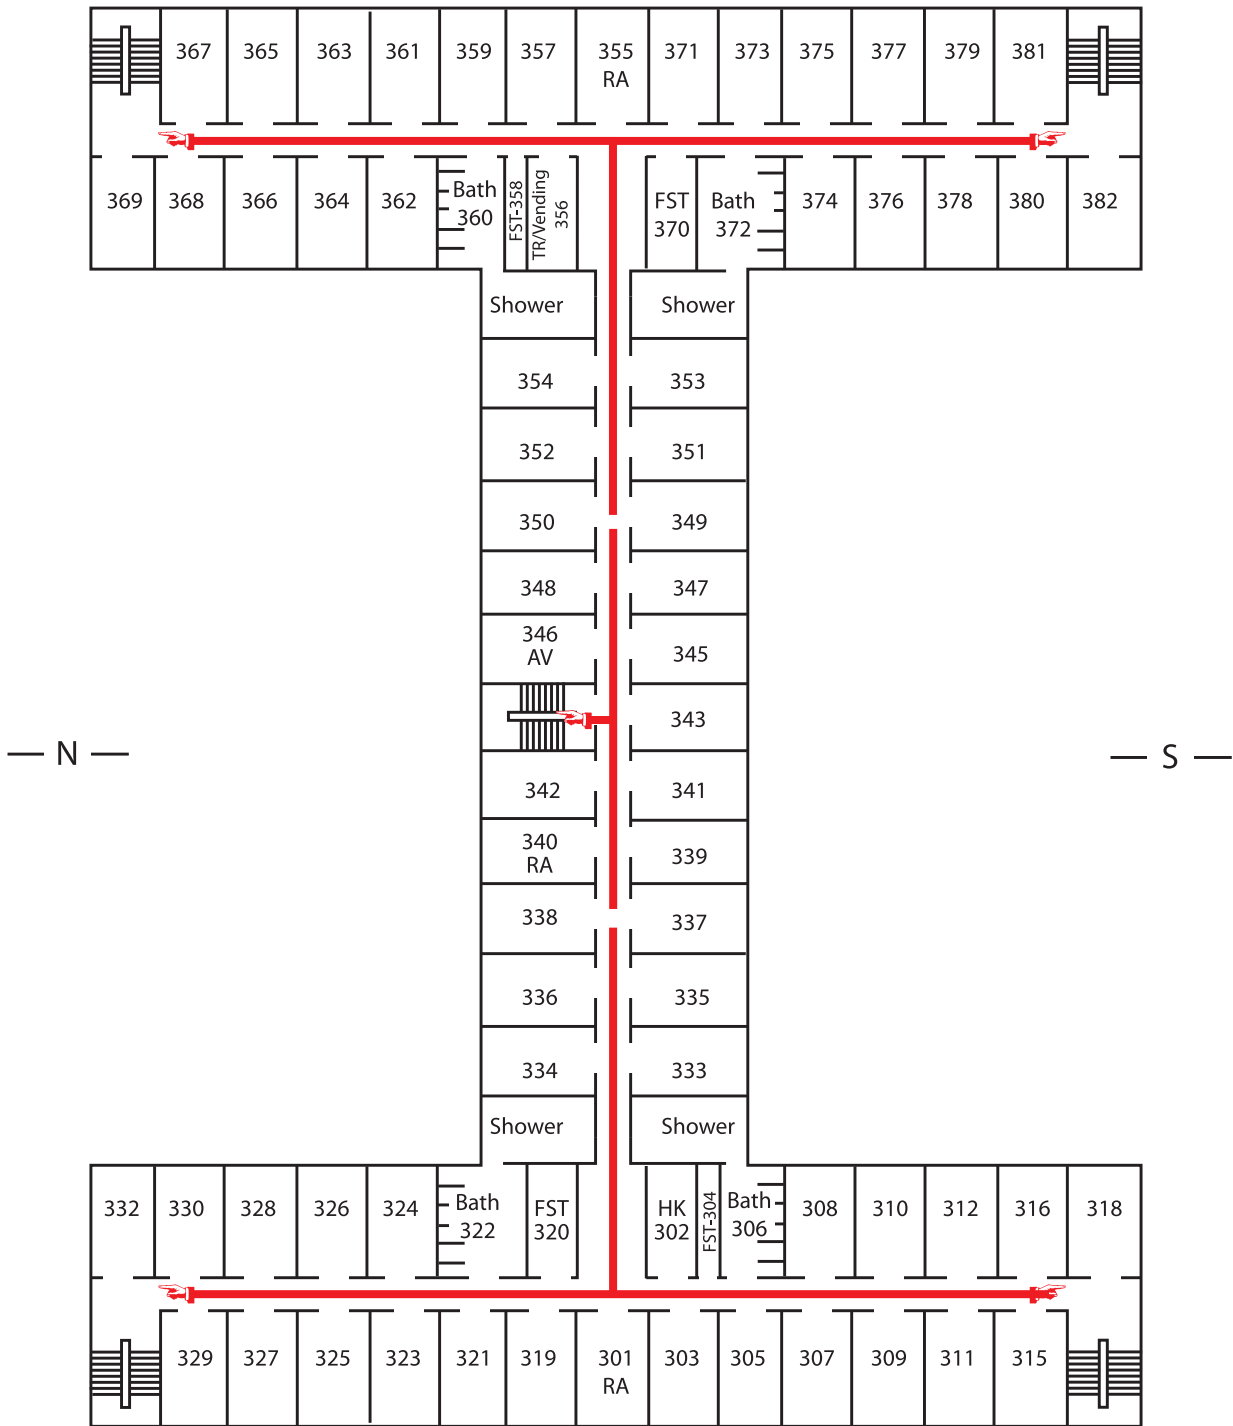

— E —

- AV - Audio/Visual
- HK - Housekeeping
- FST - Facility Storage
- RA - Resident Advisor
- SR - Study Room
- TR - Trash Room
- EMERGENCY EXITS

— W —

Front

AYCOCK HALL
3rd Floor