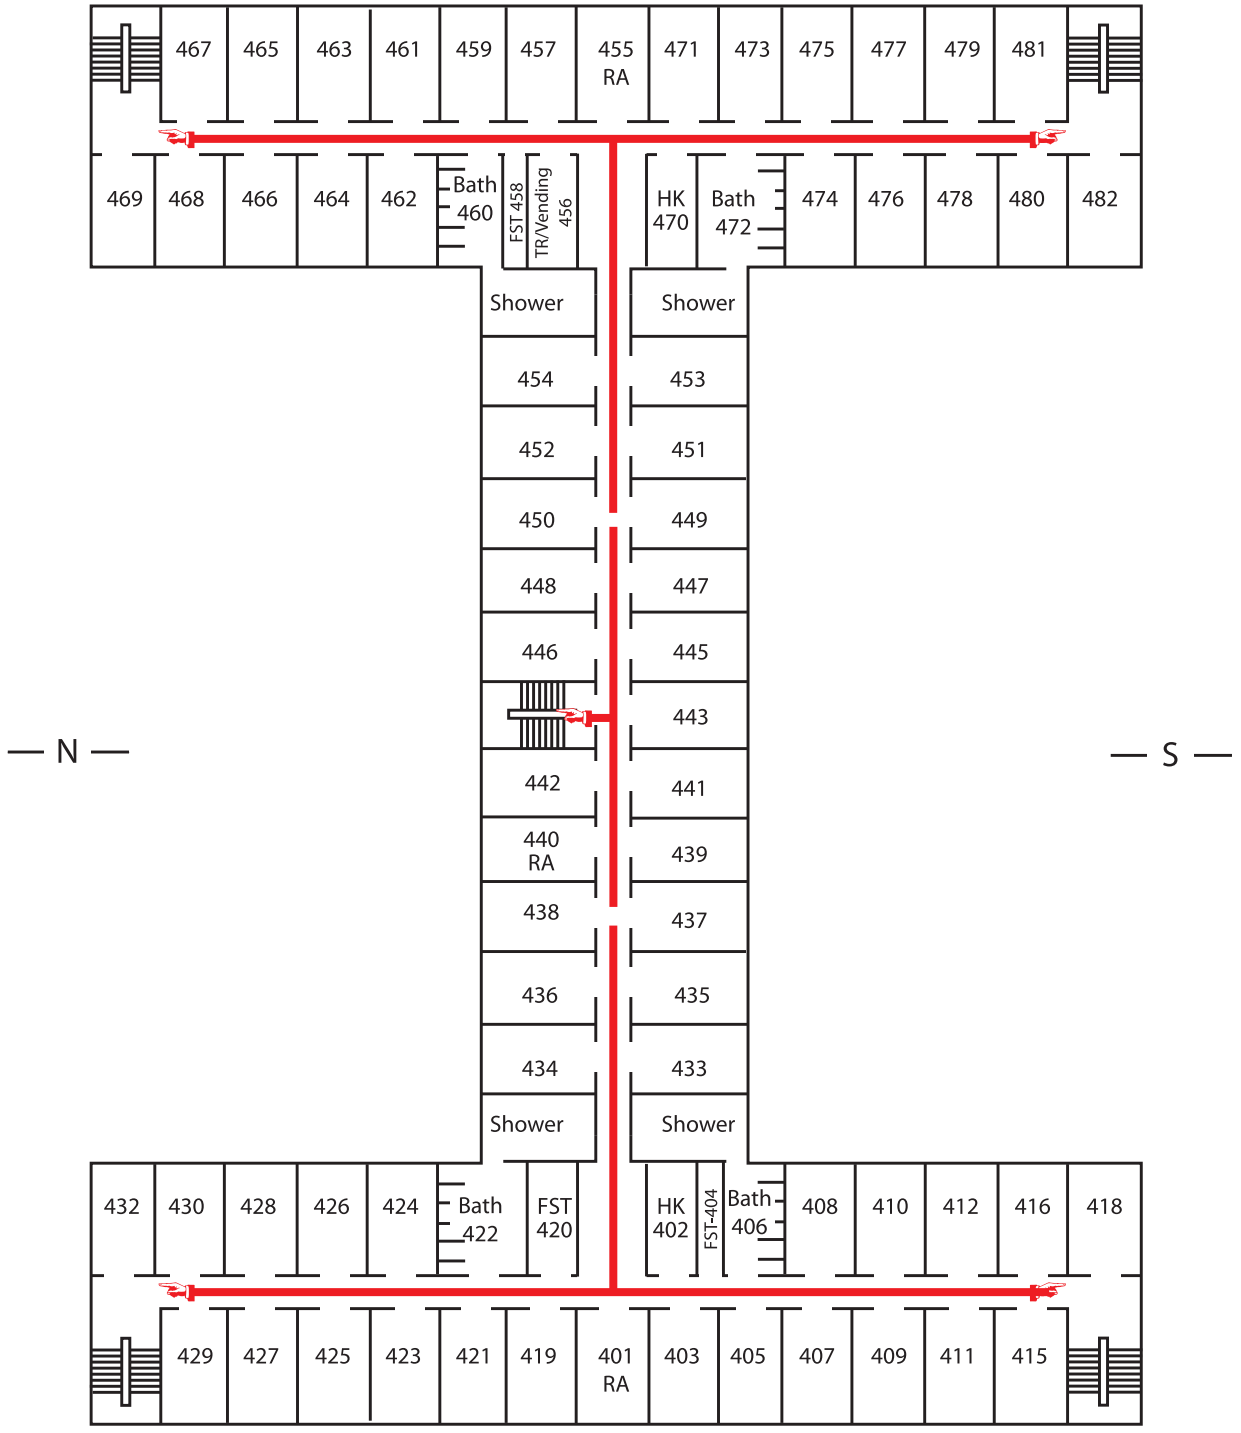

— E —

— N —

— S —

— W —

Front

- AV - Audio/ Visual
- HK - Housekeeping
- FST - Facility Storage
- RA - Resident Advisor
- TR - Trash Room
- - EMERGENCY EXITS

AYCOCK HALL
4th Floor