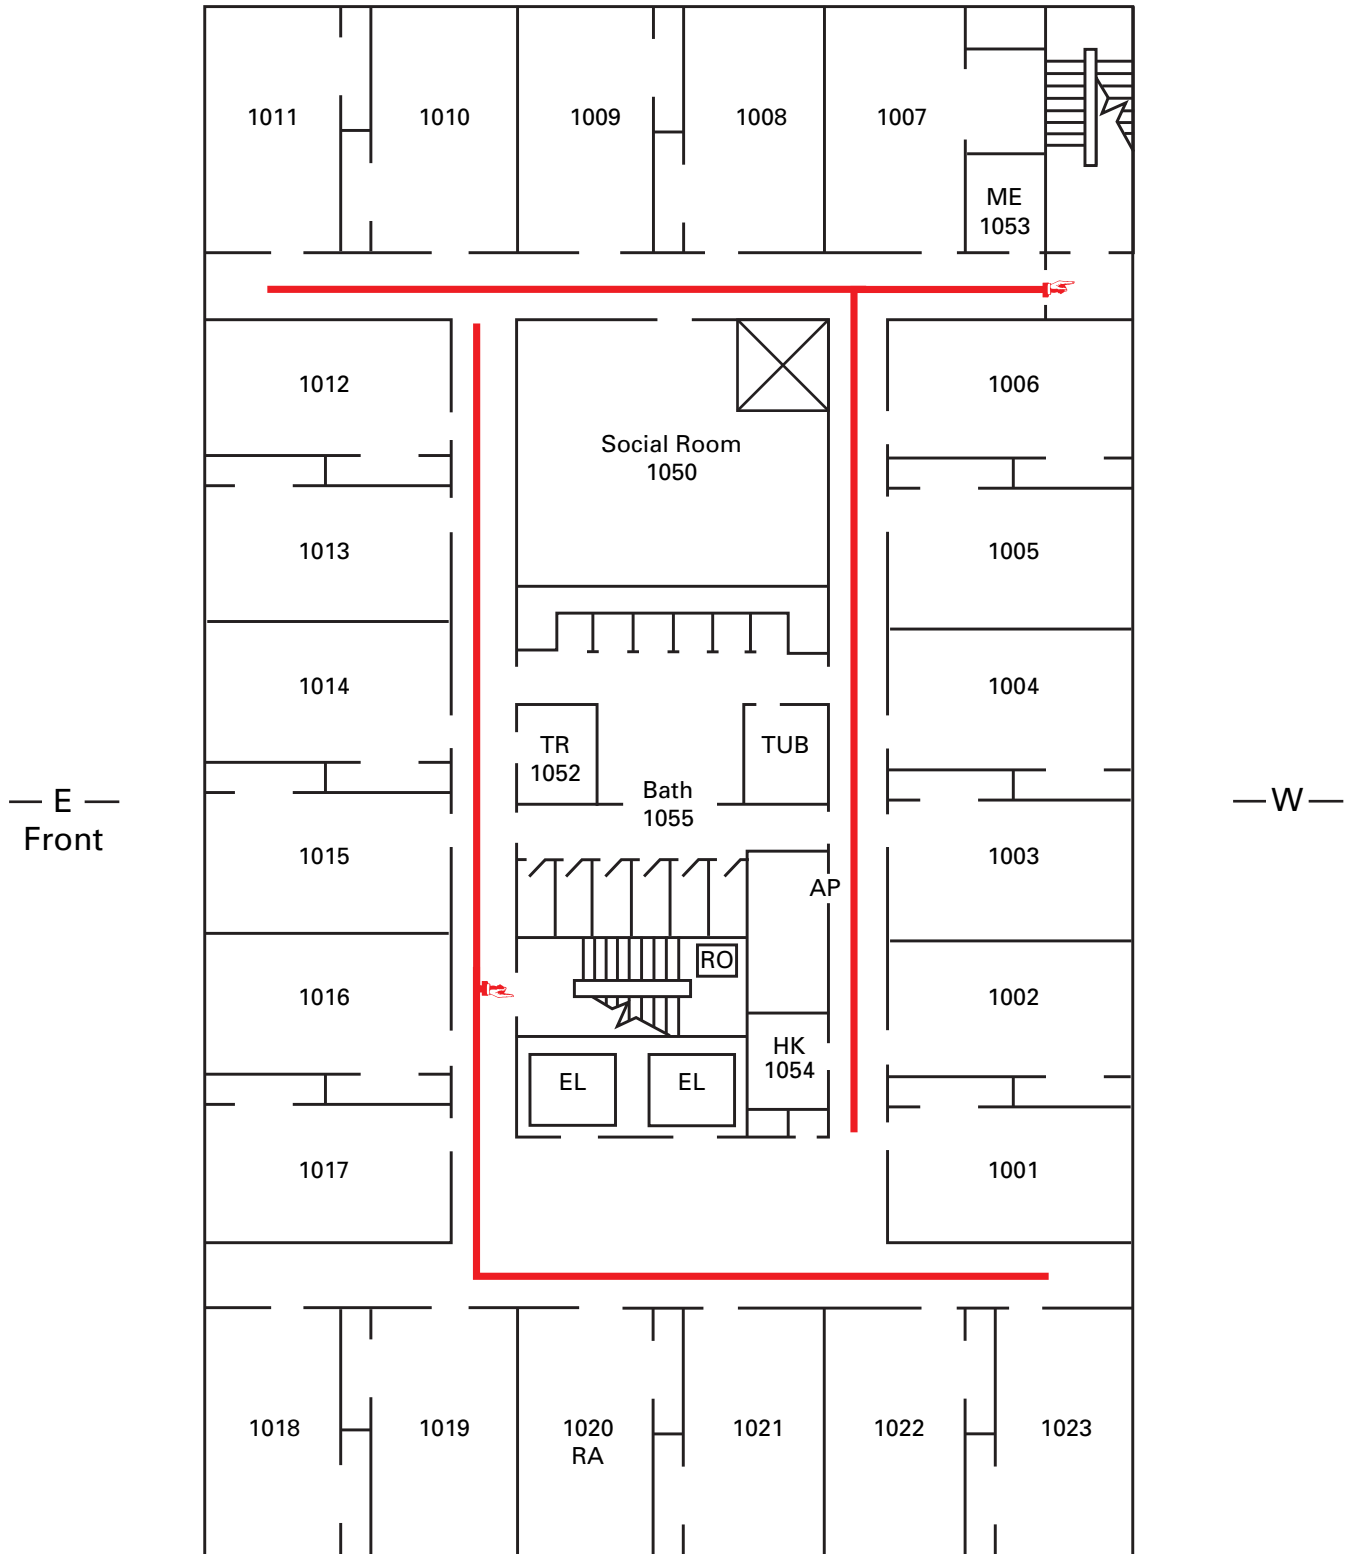

— S —

— E —
Front

— W —

— N —

CLEMENT HALL
10th Floor

- AP - Access Panel
- AV - Audio/ Visual
- EL - Elevator
- HK - Housekeeping
- RA - Resident Advisor
- RO - Roof Access
- TR - Trash Room
- - EMERGENCY