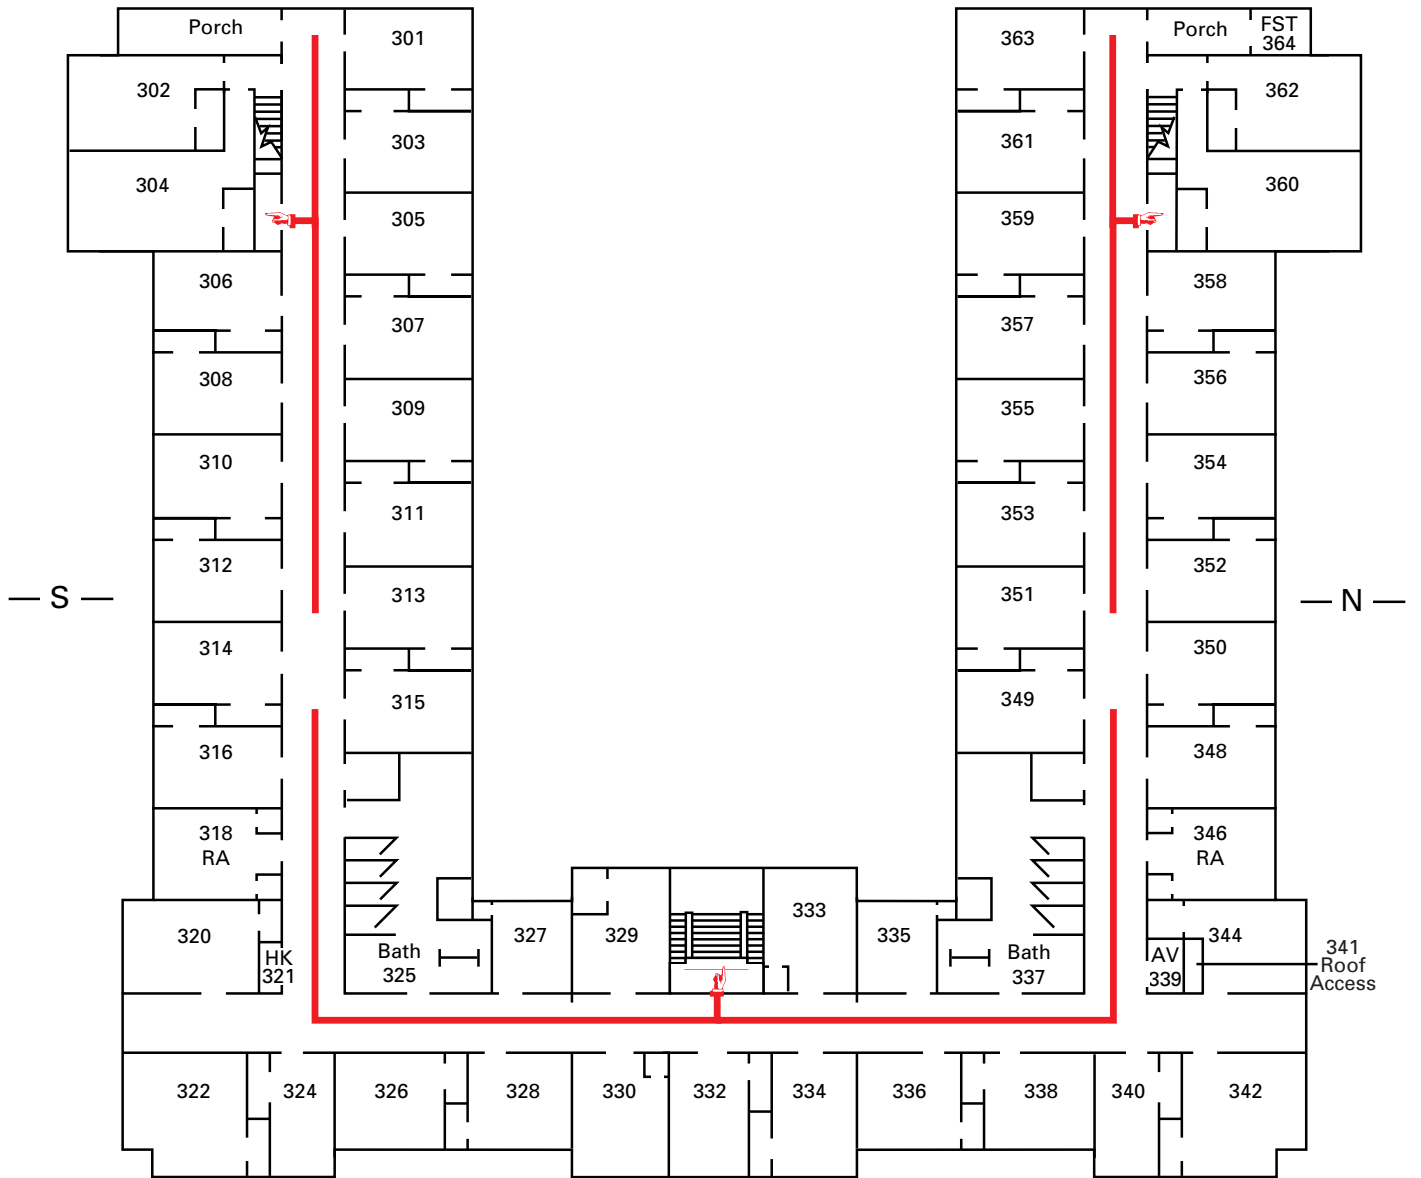

— W —

— S —

— N —

— E —

Front

### COTTEN HALL 3rd Floor

- AV - Audio/ Visual
- HK - Housekeeping
- FST - Facilities Storage
- ME - Mechanical Room
- RA - Resident Advisor
- SR - Study Room
- TR - Trash Room
- RO - Roof Access
- - EMERGENCY