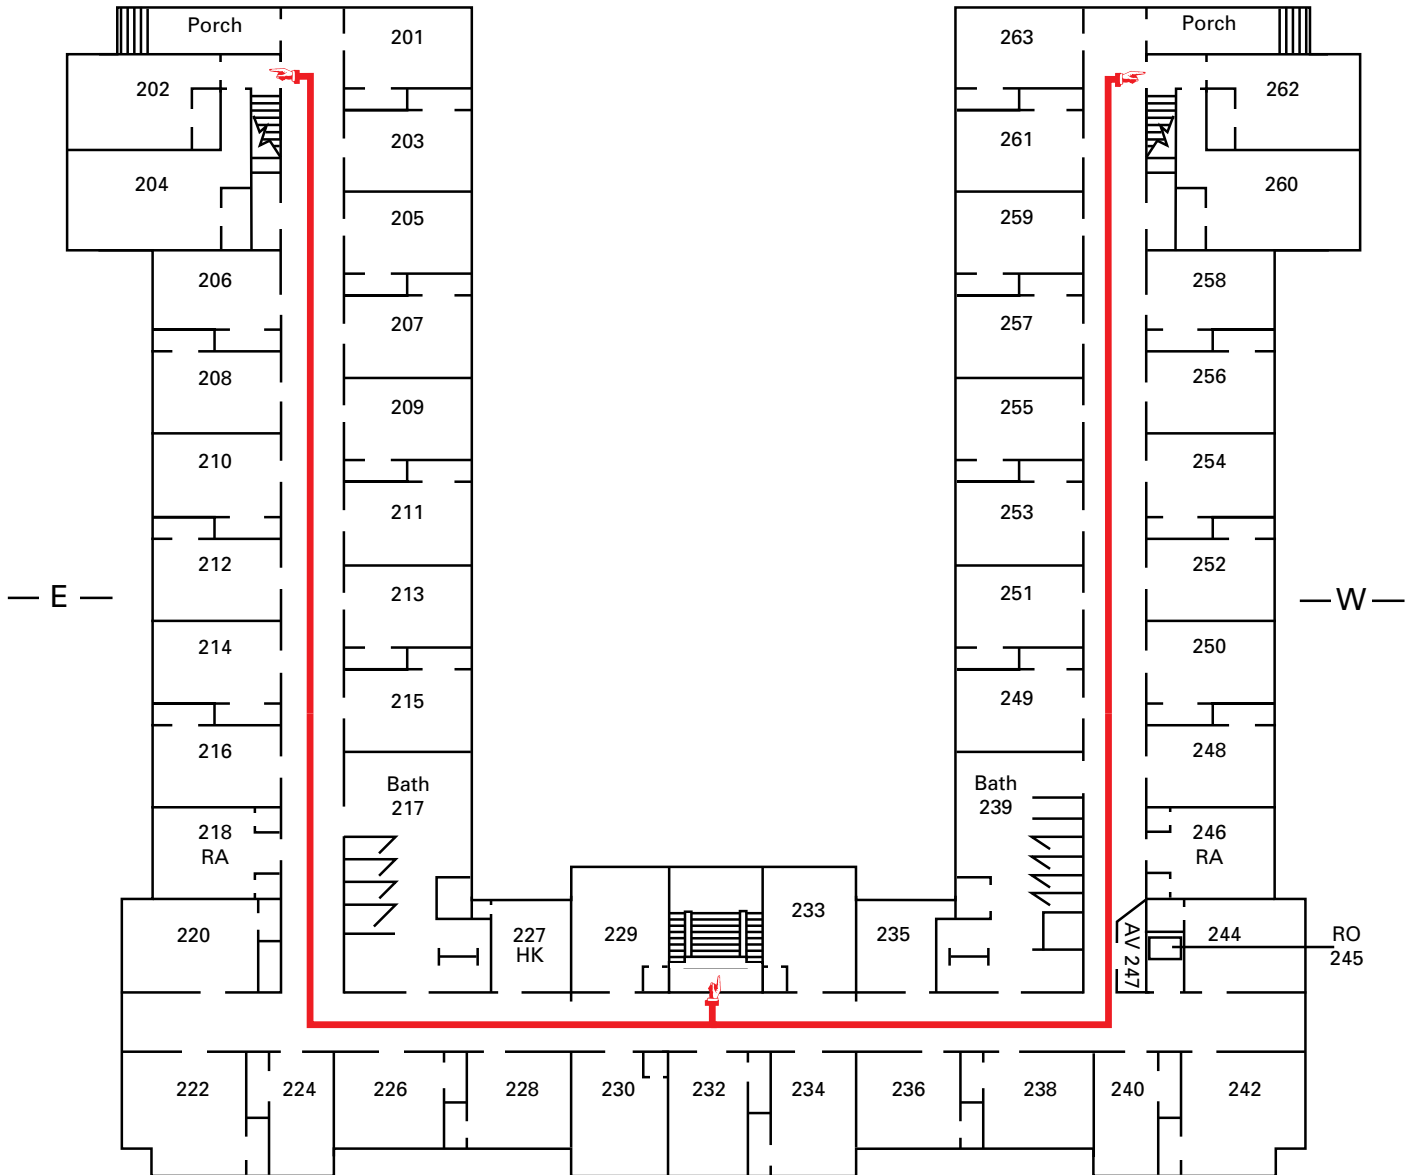

— S —

— E —

— W —

— N —

Front

FLEMING HALL 2nd Floor

- AV - Audio/ Visual
- RA - Resident Advisor
- RO - Roof Access
- SR - Study Room
- ST - Storage
- TR - Trash Room
- - EMERGENCY