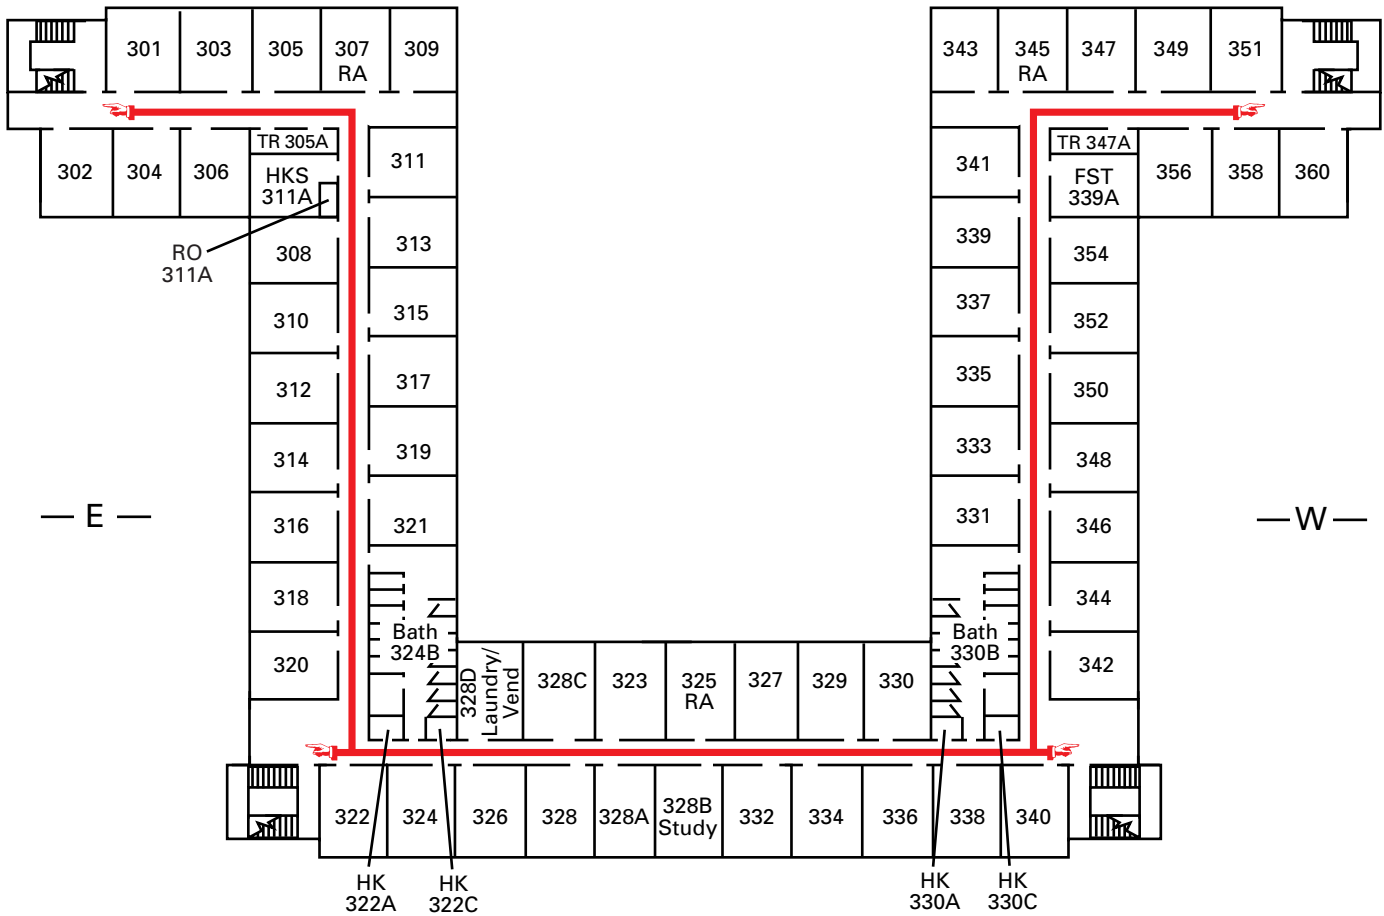

— S —

— E —

— W —

— N —

GARRETT HALL 3rd Floor

- HK - Housekeeping
- FST - Facilities Storage
- RA - Resident Advisor
- TR - Trash Room
- - EMERGENCY