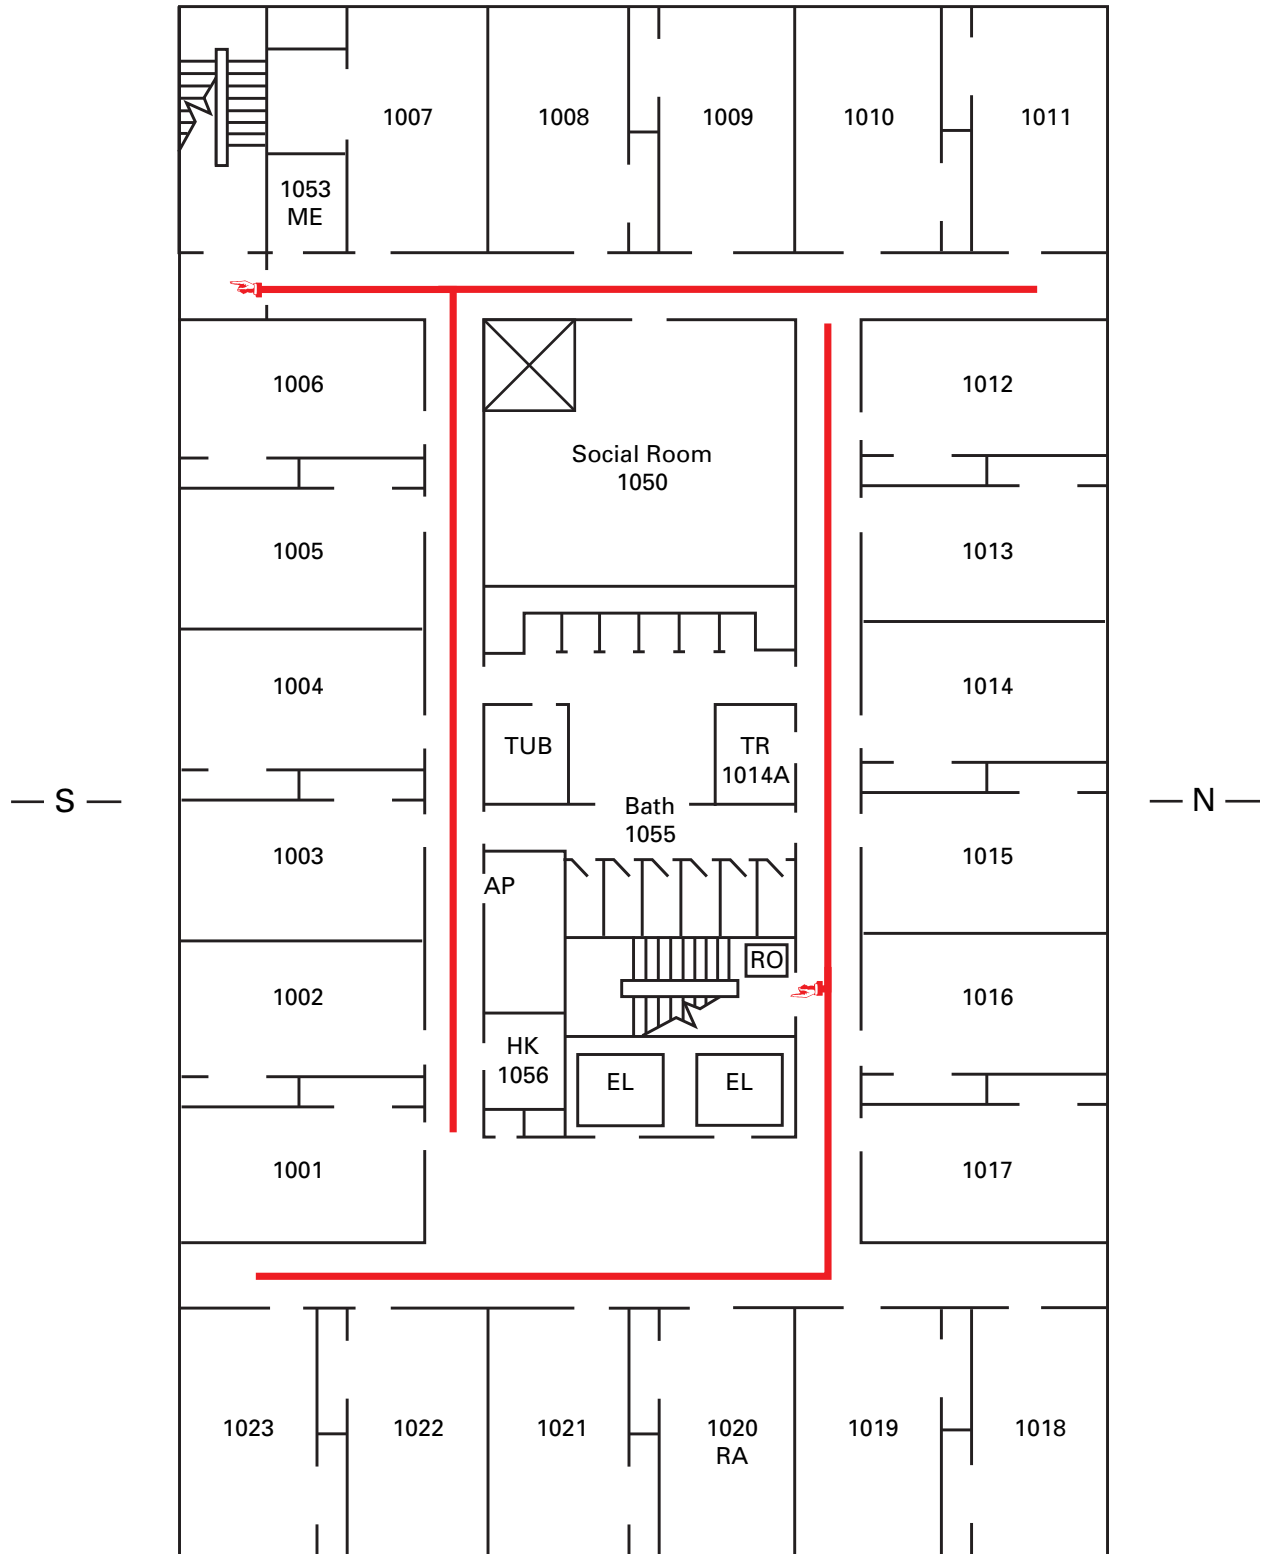

— W —

— S —

— N —

— E —

- AP - Access Panel
- EL - Elevator
- HK - Housekeeping
- RA - Resident Advisor
- RO - Roof Access
- TR - Trash Room
- - EMERGENCY

GREENE HALL
10th Floor