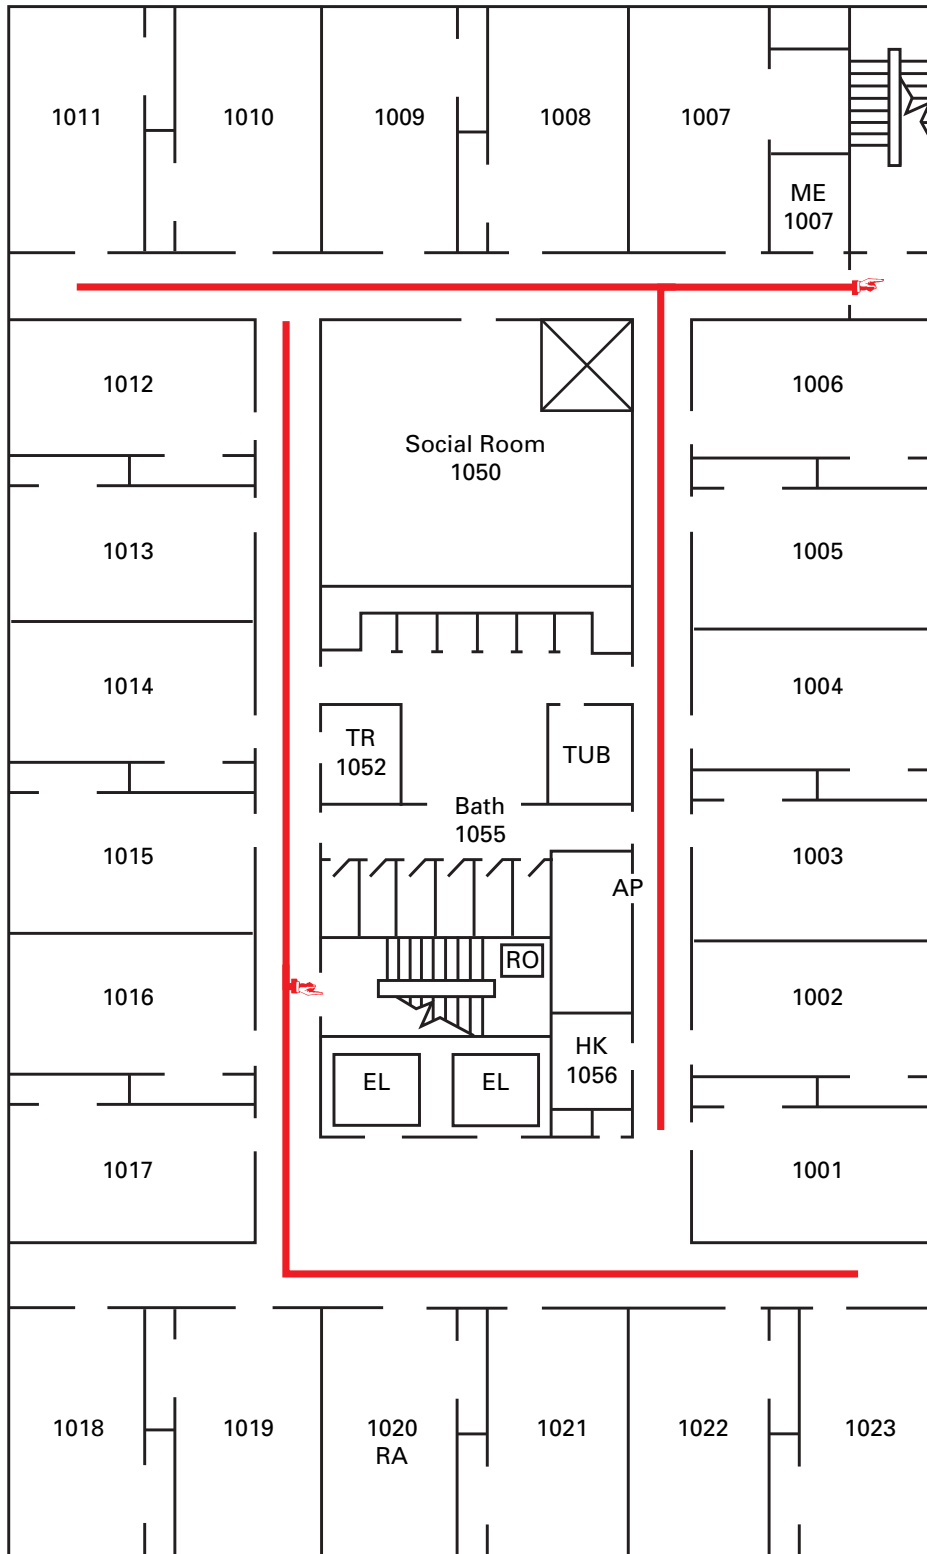

— E —

— N —  
Front

— S —

— W —

### WHITE HALL 10th Floor

- AP - Access Panel
- EL - Elevator
- HK - Housekeeping
- ME - Mechanical Room
- RA - Resident Advisor
- RO - Roof Access
- ST - Storage
- TR - Trash Room
- - EMERGENCY