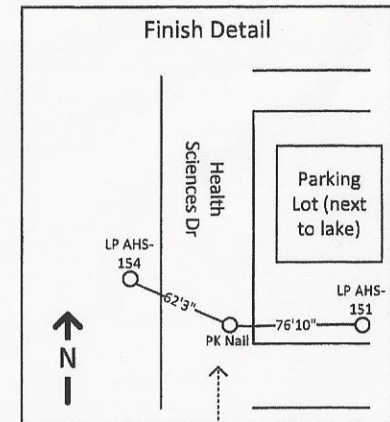

**Pirate Nurse 5K Directions:**

Start on road in front of Health Sciences Building  
 Right on MacGregor Downs Road.  
 Right on West 5<sup>th</sup> Street  
 Right on Memorial Drive (sidewalk)  
 Right on O'Hagan Place  
 Bear Left on O'Hagan Place  
 Bear Right on O'Hagan Place (by loading dock)  
 Left on Hospital Drive  
 Right on Moye Blvd  
 Left on Cancer Center Access Road  
 Right on East Campus Loop  
 Left on North Campus Loop  
 Left on Emergency Drive  
 Right on Family Medicine Access Road  
 Left on Service Road  
 Right on MacGregor Downs Road  
 Right on road in front of Health Sciences Building  
 Right through Traffic Circle  
 Right on Emergency Drive  
 Left onto Lake Laupus Trail Access  
 Right on Lake Laupus Trail  
 Follow trail around Lake Laupus  
 Right onto Lake Laupus Trail Access  
 Right onto Emergency Drive  
 Right through Traffic Circle  
 Right onto Health Sciences Drive  
 Finish on Health Sciences Drive

Map is not to scale - Not all intersection street are shown -  
 Runners may use total road except restricted to sidewalk on Memorial Drive.

**Pirate Nurse 5K  
 Greenville, NC**

**Splits**

Start: Unnamed service road in front of Health Sciences Building (see detail)  
 1 Mile: 56' past UP #4293 on Memorial Drive  
 2 Mile: Front entrance to East Carolina Heart Institute  
 3 Mile: Lake Laupus Trail, 20' before turn onto access road  
 Finish: Health Sciences Drive (see detail)

LP= light pole; SD= storm drain; SL= street light; UP= utility pole

Measurement by James Orr, Run the East LLC,  
 RunTheEast.com