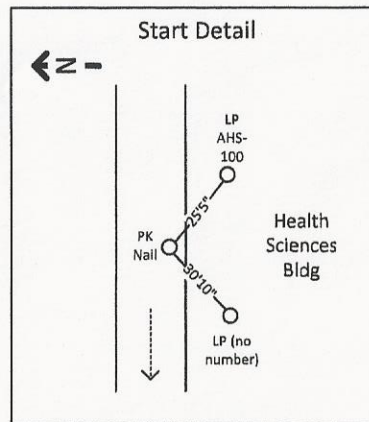

**Pirate Nurse 5K Directions:**

Start on road in front of Health Sciences Building  
 Right on MacGregor Downs Road.  
 Right on West 5<sup>th</sup> Street  
 Right on Memorial Drive (sidewalk)  
 Right on O'Hagan Place  
 Bear Left on O'Hagan Place  
 Bear Right on O'Hagan Place (by loading dock)  
 Left on Hospital Drive  
 Right on Moye Blvd  
 Left on Cancer Center Access Road  
 Right on East Campus Loop  
 Left on North Campus Loop  
 Left on Emergency Drive  
 Right on Family Medicine Access Road  
 Left on Service Road  
 Right on MacGregor Downs Road  
 Right on road in front of Health Sciences Building  
 Right through Traffic Circle  
 Right on Emergency Drive  
 Left onto Lake Laupus Trail Access  
 Right on Lake Laupus Trail  
 Follow trail around Lake Laupus  
 Right onto Lake Laupus Trail Access  
 Right onto Emergency Drive  
 Right through Traffic Circle  
 Right onto Health Sciences Drive  
 Finish on Health Sciences Drive

Map is not to scale - Not all intersection street are shown -  
 Runners may use total road except restricted to sidewalk on Memorial Drive.

**Pirate Nurse 5K  
 Greenville, NC**

**Splits**

Start: Unnamed service road in front of Health Sciences Building (see detail)  
 1 Mile: 56' past UP #4293 on Memorial Drive  
 2 Mile: Front entrance to East Carolina Heart Institute  
 3 Mile: Lake Laupus Trail, 20' before turn onto access road  
 Finish: Health Sciences Drive (see detail)

LP= light pole; SD= storm drain; SL= street light; UP= utility pole

Measurement by James Orr, Run the East LLC,  
 RunTheEast.com