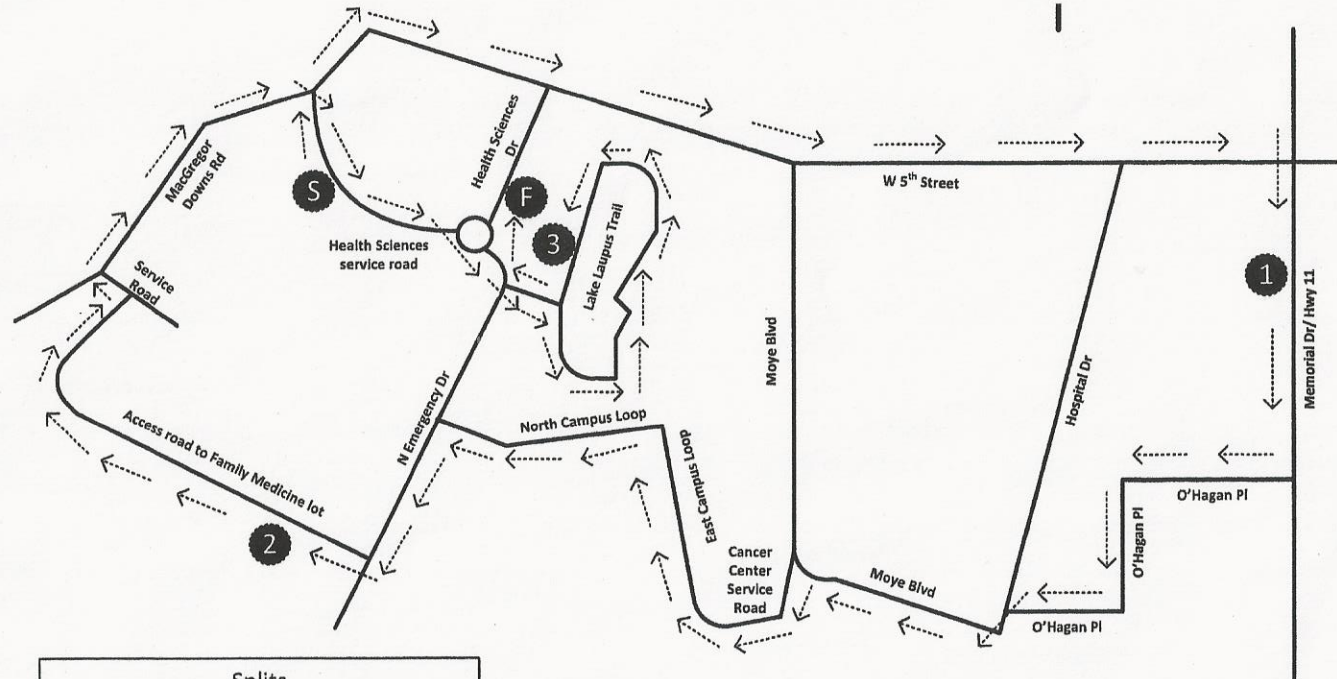

**Pirate Nurse 5K Directions:**

Start on road in front of Health Sciences Building  
 Right on MacGregor Downs Road.  
 Right on West 5<sup>th</sup> Street  
 Right on Memorial Drive (sidewalk)  
 Right on O'Hagan Place  
 Bear Left on O'Hagan Place  
 Bear Right on O'Hagan Place (by loading dock)  
 Left on Hospital Drive  
 Right on Moye Blvd  
 Left on Cancer Center Access Road  
 Right on East Campus Loop  
 Left on North Campus Loop  
 Left on Emergency Drive  
 Right on Family Medicine Access Road  
 Left on Service Road  
 Right on MacGregor Downs Road  
 Right on road in front of Health Sciences Building  
 Right through Traffic Circle  
 Right on Emergency Drive  
 Left onto Lake Laupus Trail Access  
 Right on Lake Laupus Trail  
 Follow trail around Lake Laupus  
 Right onto Lake Laupus Trail Access  
 Right onto Emergency Drive  
 Right through Traffic Circle  
 Right onto Health Sciences Drive  
 Finish on Health Sciences Drive

Map is not to scale - Not all intersection street are shown -  
 Runners may use total road except restricted to sidewalk on Memorial Drive.

**Pirate Nurse 5K  
 Greenville, NC**

**Splits**

Start: Unnamed service road in front of Health Sciences Building (see detail)  
 1 Mile: 56' past UP #4293 on Memorial Drive  
 2 Mile: Front entrance to East Carolina Heart Institute  
 3 Mile: Lake Laupus Trail, 20' before turn onto access road  
 Finish: Health Sciences Drive (see detail)

LP= light pole; SD= storm drain; SL= street light; UP= utility pole

Measurement by James Orr, Run the East LLC,  
 RunTheEast.com