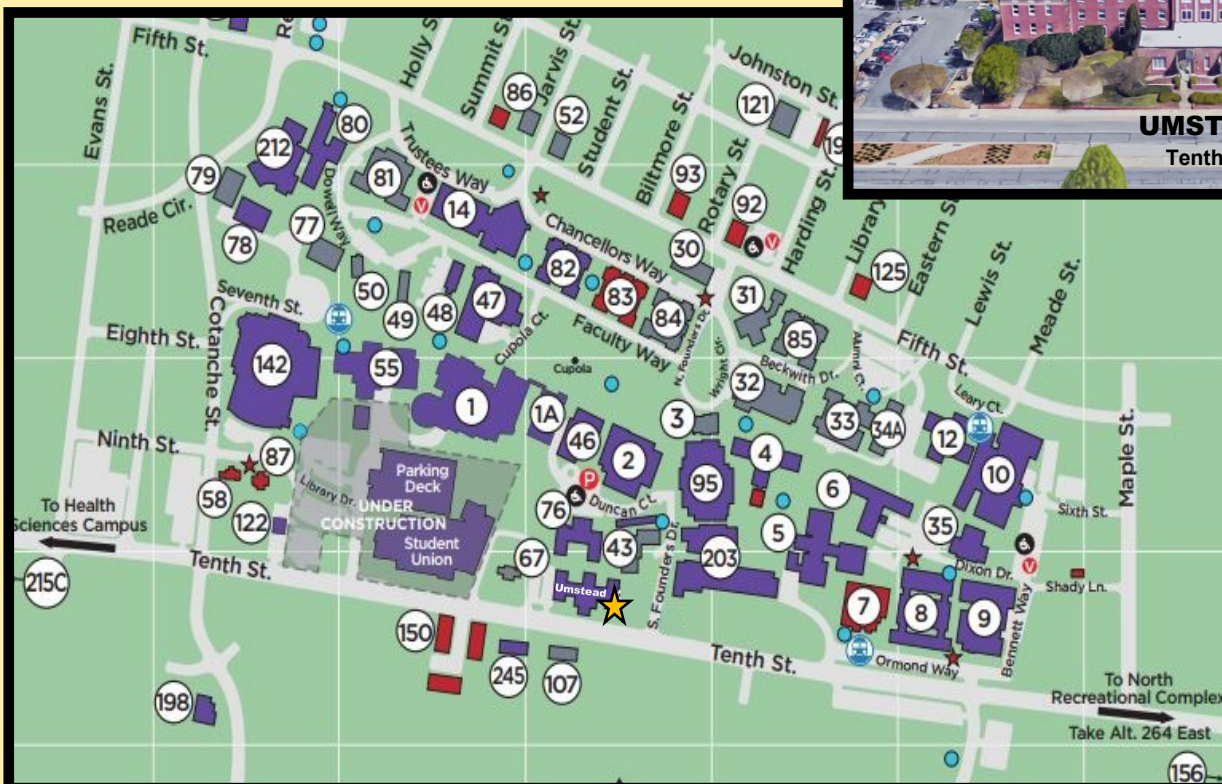

125 Umstead Building

252-328-9297

General Directions:

The Dean of Students Office is located in 125 Umstead. Umstead is located on Tenth Street between the corner of Cotanche Street and Founders Drive. The entrance of the Dean of Students Office is located on the right hand side of Umstead and can be accessed by using your OneCard or by calling our office at 252-328-9297.

For handicap accessibility, please enter the Center for Counseling and Student Development entrance which is located on the back of Umstead facing Slay Hall, turn right and follow the signs to check in.

From 264 East:

After mile marker 73, you will see a sign for East Carolina University. Continue straight, passing under the overpass with the sign pointing to downtown Greenville (DO NOT take Exit 73 B). You are on Stantonsburg Road; as you cross Memorial Drive, Stantonsburg Road becomes Farmville Boulevard; continue on Farmville Boulevard, turn right onto Fourteenth Street and continue to Charles Boulevard. Turn left onto Charles Boulevard. Turn right onto Tenth Street and continue approximately two blocks. Umstead will be located on your left, just past the ECU Police Station.

Parking:

Parking is limited on campus. Visitor parking is available on the corner of Fifth Street and Harding Street and also between Garrett Hall (Building 81) and Jenkins Fine Arts Center (Building 14).

Dean of Students Office
Handicap Accessibility Entrance

Dean of Students Office
Once at the entrance, please
call 252-328-9297 for access.